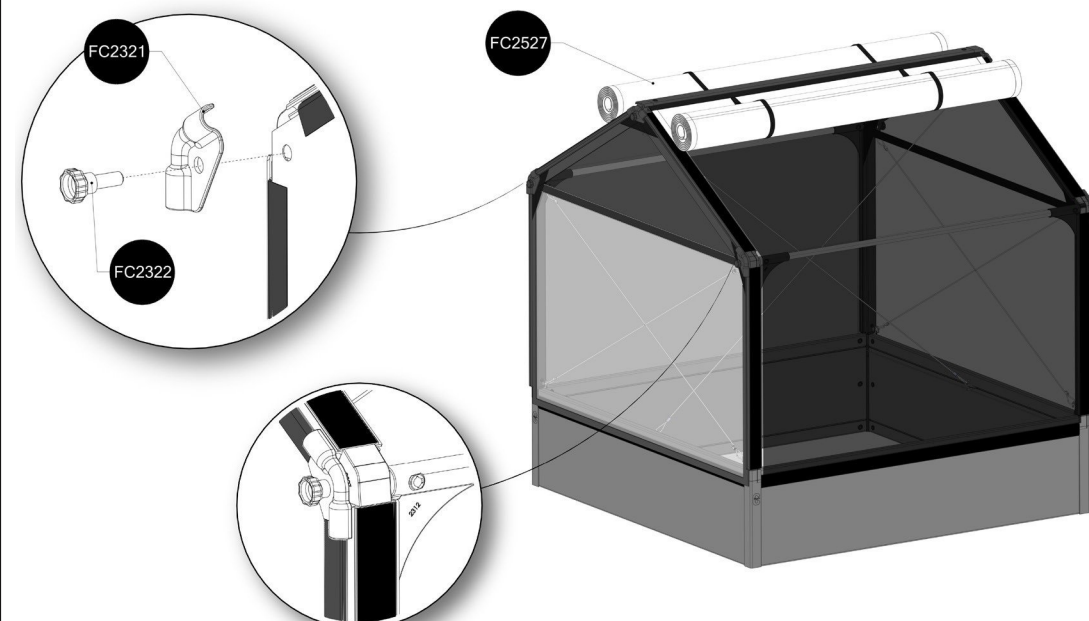

FC3021 GrowCamp/50 120x120 cm BASIC

www.growcamp.dk
info@growcamp.dk

1 FC3021 GrowCamp/50 120x120 cm BASIC

2

3

4

5

6

7

8

At temperatures more than 30 °C/ 90 °F the plastic sides must be opened when the GrowCamp is mounted.