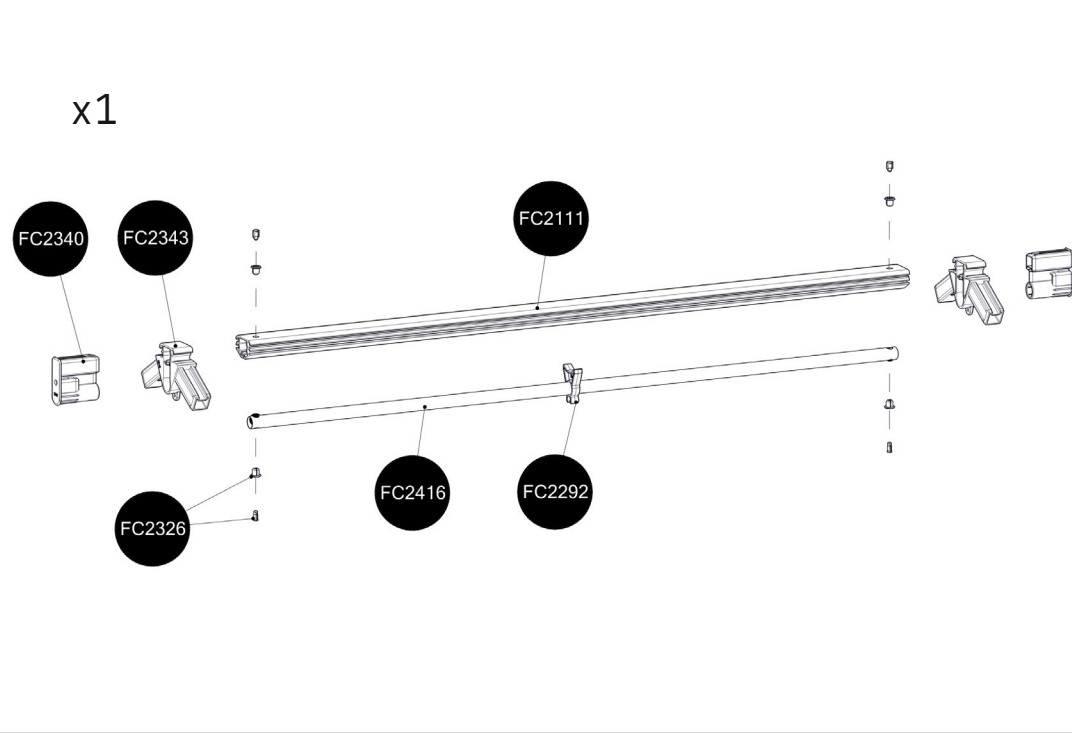

FC3021 GrowCamp/50 120x120 cm BASIC

www.growcamp.dk
info@growcamp.dk

1 FC3021 GrowCamp/50 120x120 cm BASIC

2

3

4

5

6

7

8

At temperatures more than 30 °C/ 90 °F the plastic sides must be opened when the GrowCamp is mounted.