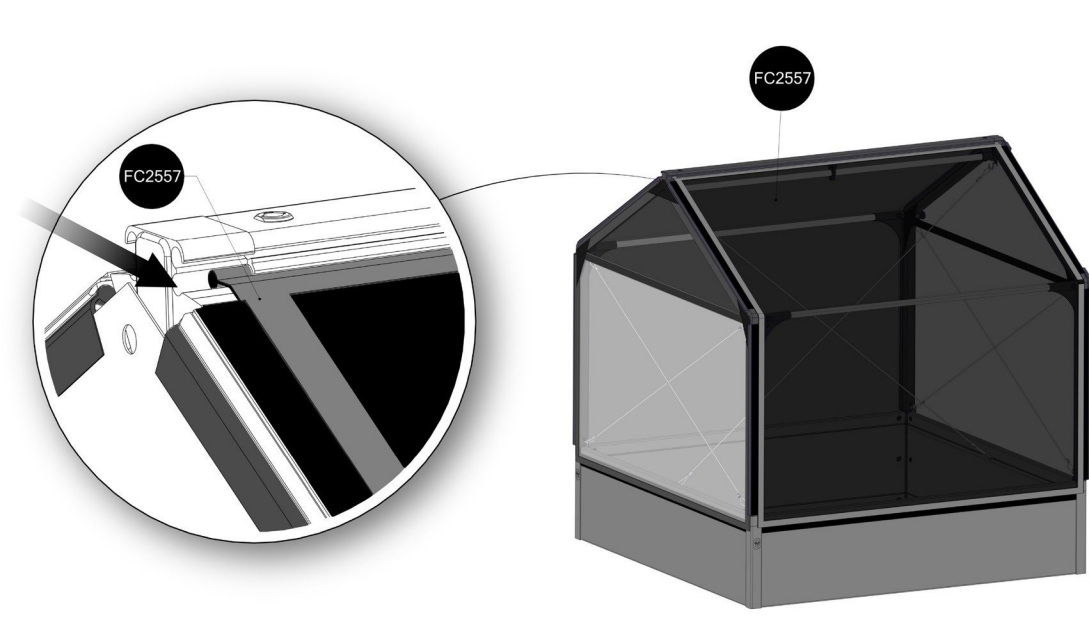

FC3021 GrowCamp/50 120x120 cm BASIC

www.growcamp.dk
info@growcamp.dk

1 FC3021 GrowCamp/50 120x120 cm BASIC

2

3

4

5

6

7

8

At temperatures more than 30 °C/ 90 °F the plastic sides must be opened when the GrowCamp is mounted.