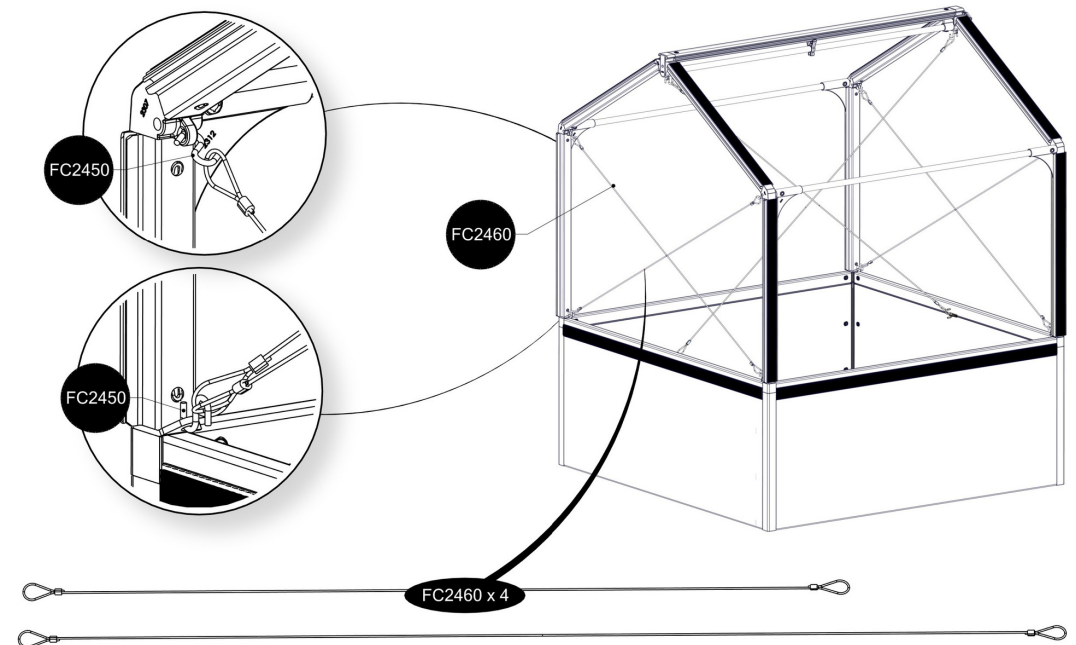

FC3021 GrowCamp/50 120x120 cm BASIC

www.growcamp.dk
info@growcamp.dk

1 FC3021 GrowCamp/50 120x120 cm BASIC

2

3

4

5

6

7

8

At temperatures more than 30 °C/ 90 °F the plastic sides must be opened when the GrowCamp is mounted.