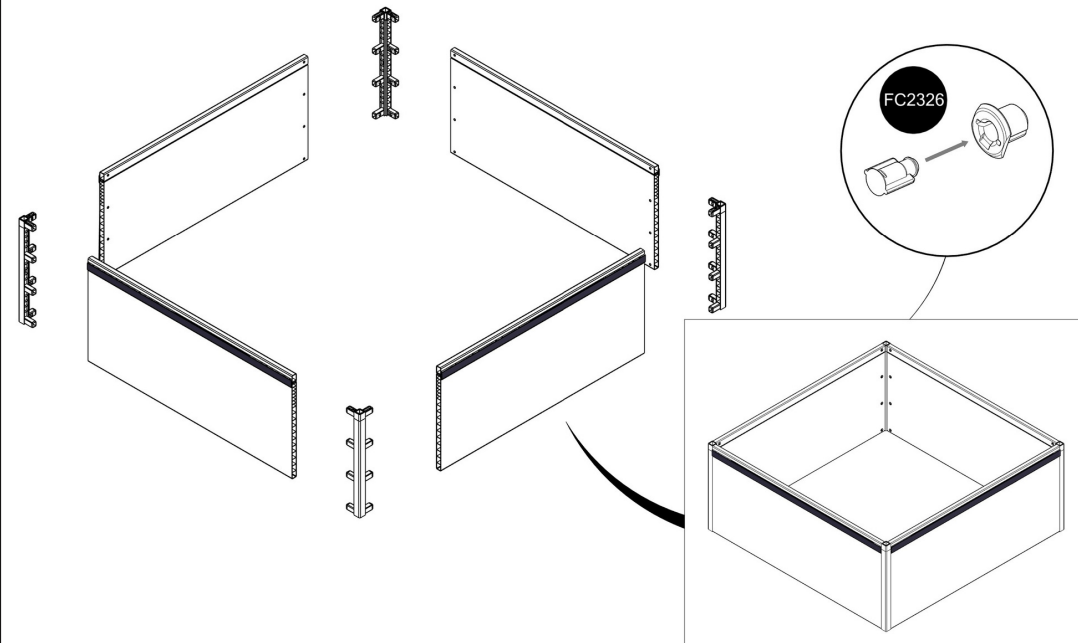

FC3021 GrowCamp/50 120x120 cm BASIC

www.growcamp.dk
info@growcamp.dk

1 FC3021 GrowCamp/50 120x120 cm BASIC

2

3

4

5

6

7

8

At temperatures more than 30 °C/ 90 °F the plastic sides must be opened when the GrowCamp is mounted.