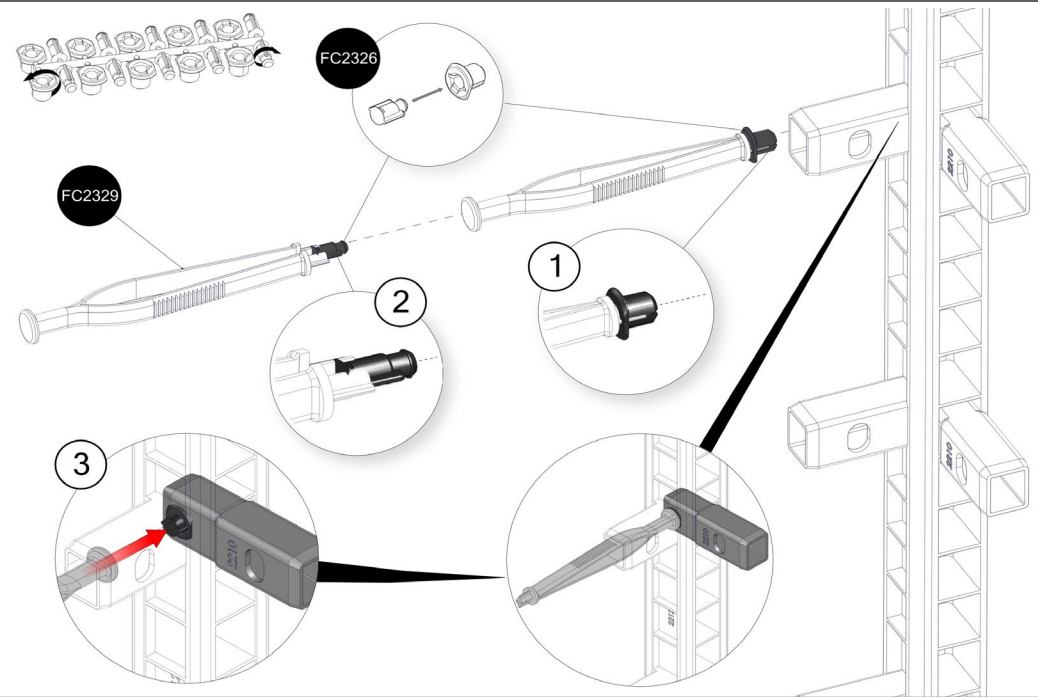

FC3021 GrowCamp/50 120x120 cm BASIC

www.growcamp.dk
info@growcamp.dk

1 FC3021 GrowCamp/50 120x120 cm BASIC

2

3

4

5

6

7

8

At temperatures more than 30 °C/ 90 °F the plastic sides must be opened when the GrowCamp is mounted.