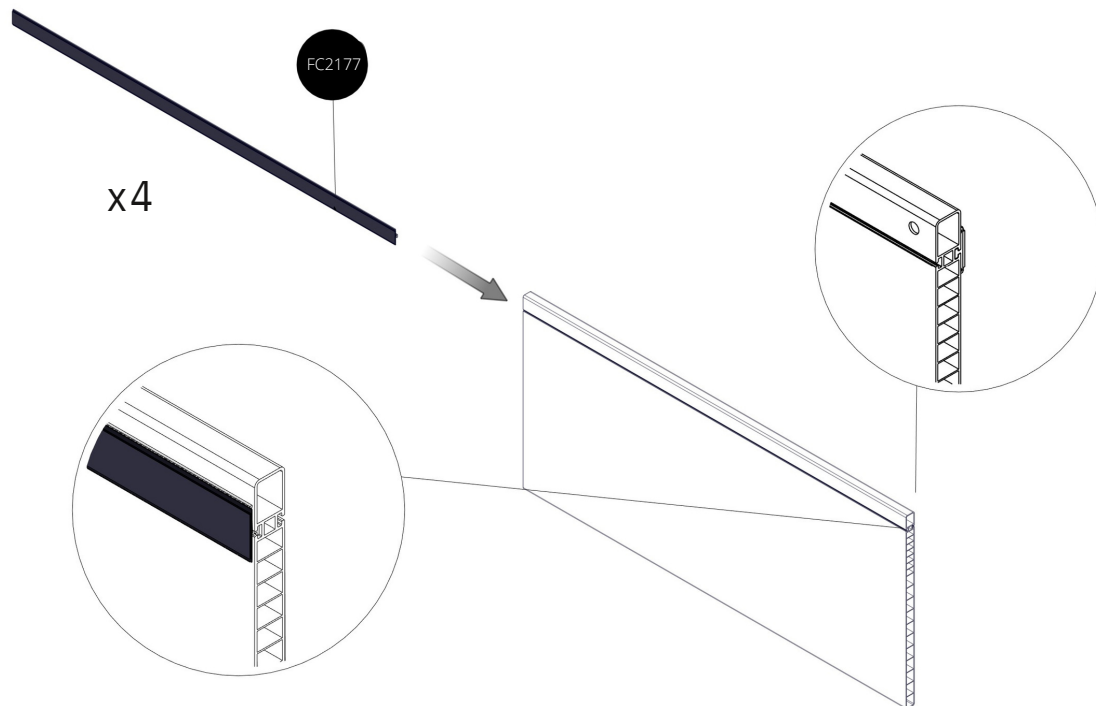

FC3021 GrowCamp/50 120x120 cm BASIC

www.growcamp.dk
info@growcamp.dk

1 FC3021 GrowCamp/50 120x120 cm BASIC

2

3

4

5

6

7

8

At temperatures more than 30 °C/ 90 °F the plastic sides must be opened when the GrowCamp is mounted.