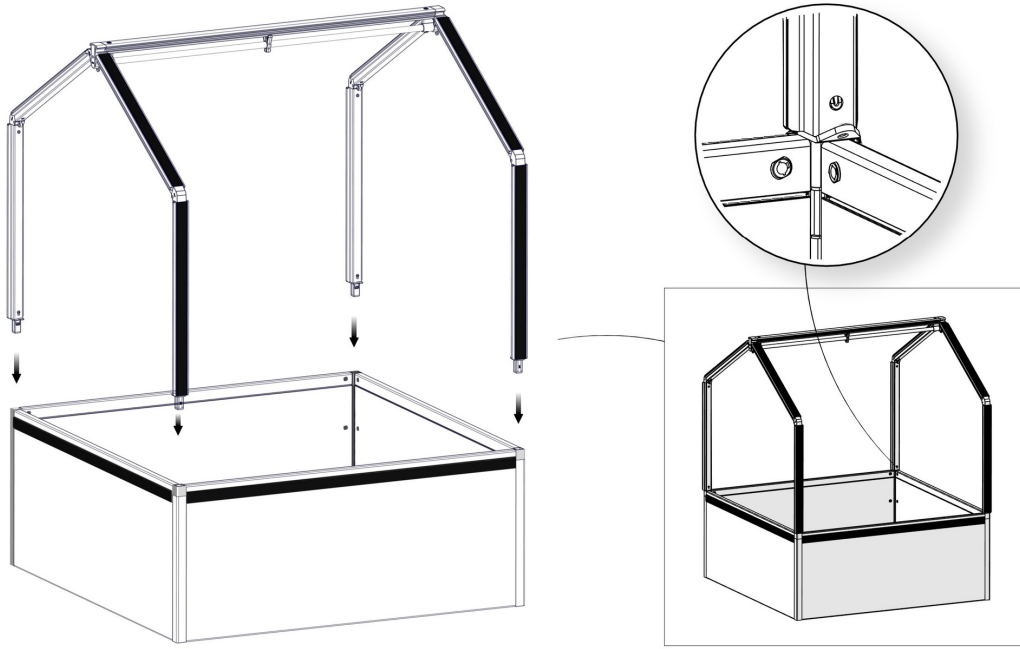

FC3021 GrowCamp/50 120x120 cm BASIC

www.growcamp.dk
info@growcamp.dk

1 FC3021 GrowCamp/50 120x120 cm BASIC

2

3

4

5

6

7

8

At temperatures more than 30 °C/ 90 °F the plastic sides must be opened when the GrowCamp is mounted.