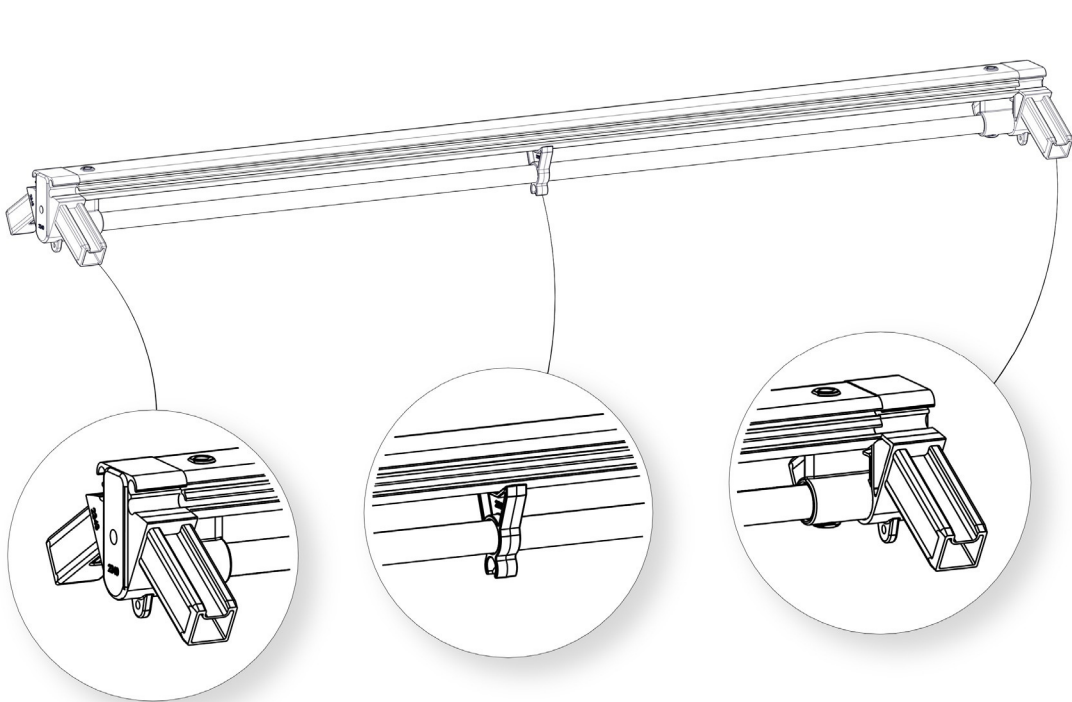

FC3021 GrowCamp/50 120x120 cm BASIC

www.growcamp.dk
info@growcamp.dk

1 FC3021 GrowCamp/50 120x120 cm BASIC

2

3

4

5

6

7

8

At temperatures more than 30 °C/ 90 °F the plastic sides must be opened when the GrowCamp is mounted.