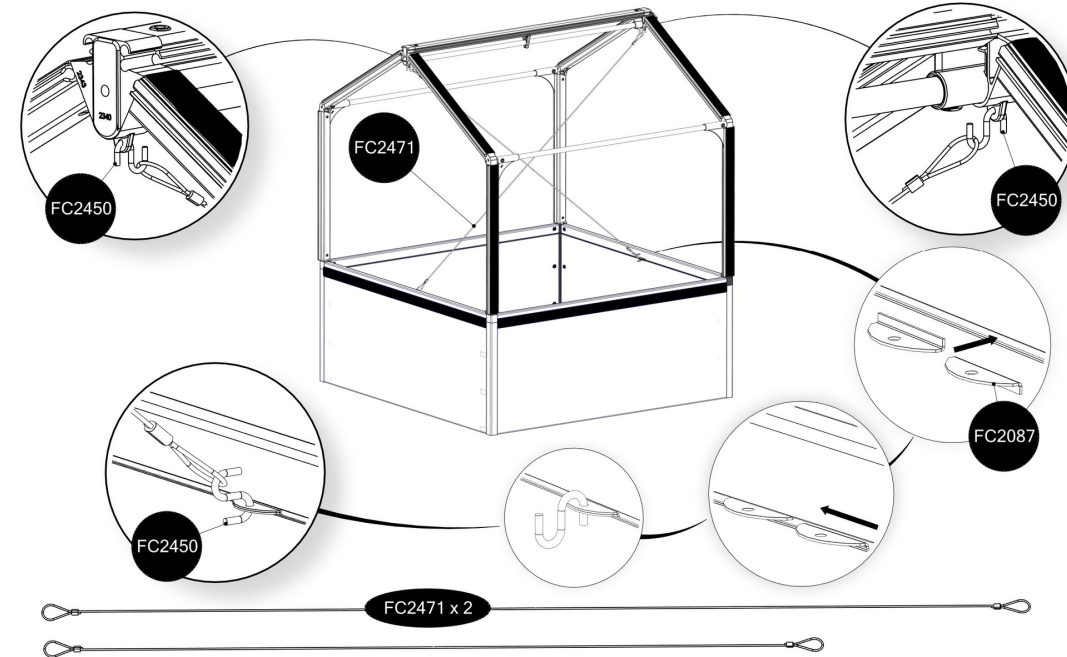

FC3021 GrowCamp/50 120x120 cm BASIC

www.growcamp.dk
info@growcamp.dk

1 FC3021 GrowCamp/50 120x120 cm BASIC

2

3

4

5

6

7

8

At temperatures more than 30 °C/ 90 °F the plastic sides must be opened when the GrowCamp is mounted.