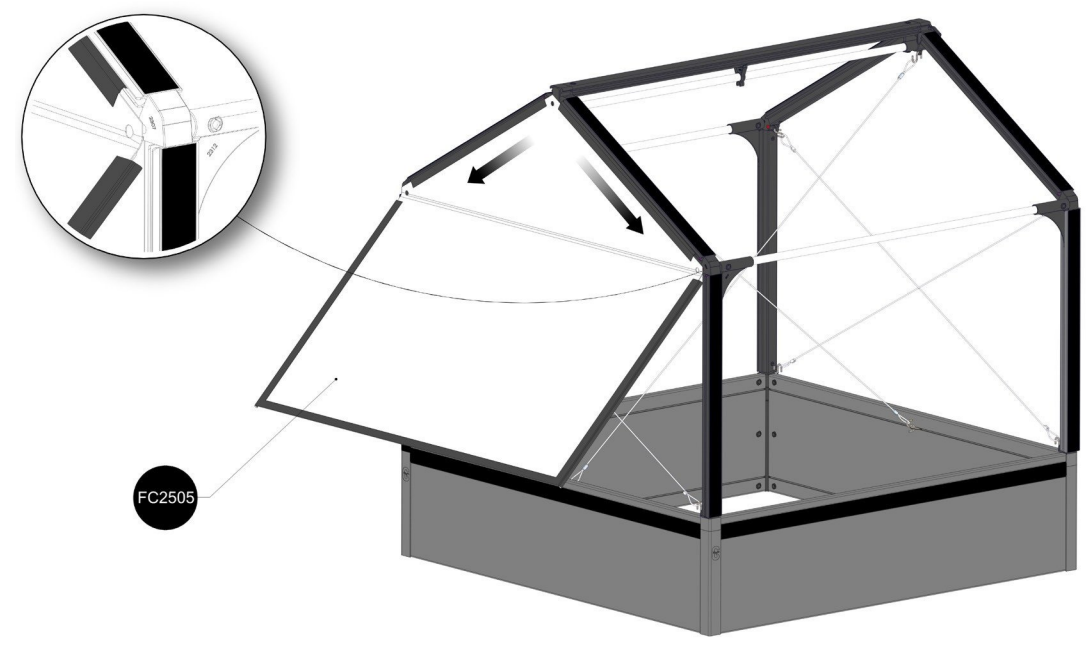

FC3021 GrowCamp/50 120x120 cm BASIC

www.growcamp.dk
info@growcamp.dk

1 FC3021 GrowCamp/50 120x120 cm BASIC

2

3

4

5

6

7

8

At temperatures more than 30 °C/ 90 °F the plastic sides must be opened when the GrowCamp is mounted.