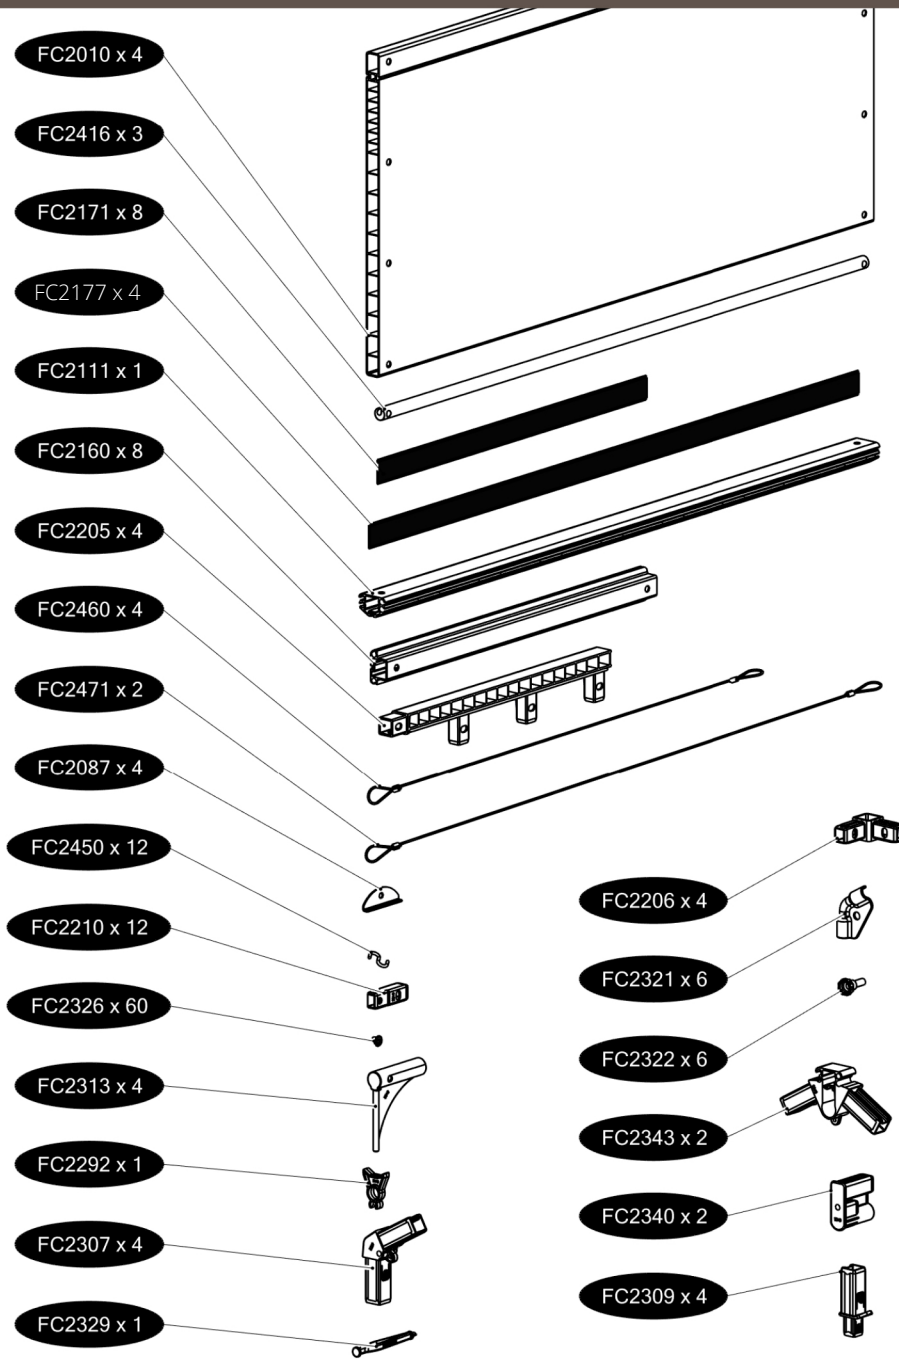

FC3021 GrowCamp/50 120x120 cm BASIC

www.growcamp.dk
info@growcamp.dk

1 FC3021 GrowCamp/50 120x120 cm BASIC

2

3

4

5

6

7

8

At temperatures more than 30 °C/ 90 °F the plastic sides must be opened when the GrowCamp is mounted.