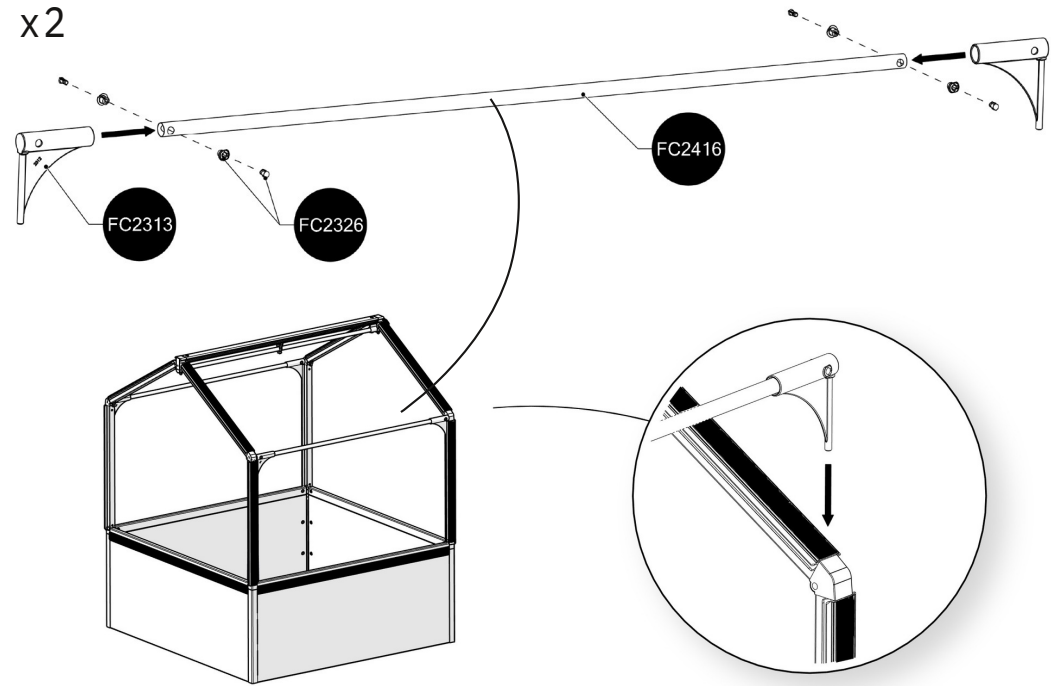

FC3021 GrowCamp/50 120x120 cm BASIC

www.growcamp.dk
info@growcamp.dk

1 FC3021 GrowCamp/50 120x120 cm BASIC

2

3

4

5

6

7

8

At temperatures more than 30 °C/ 90 °F the plastic sides must be opened when the GrowCamp is mounted.