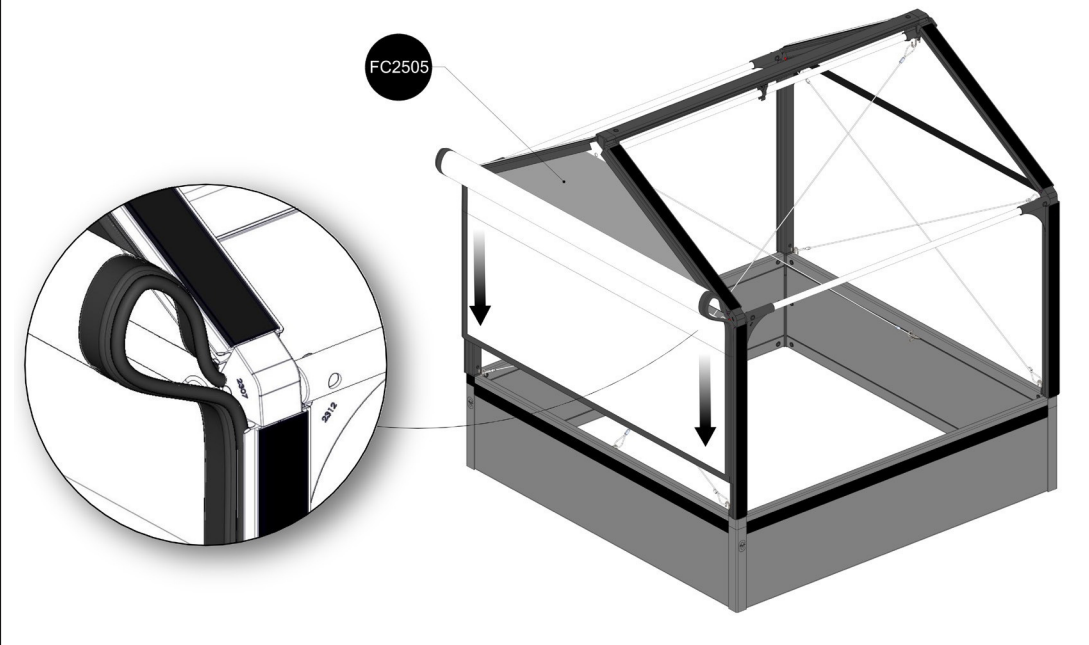

FC3021 GrowCamp/50 120x120 cm BASIC

www.growcamp.dk
info@growcamp.dk

1 FC3021 GrowCamp/50 120x120 cm BASIC

2

3

4

5

6

7

8

At temperatures more than 30 °C/ 90 °F the plastic sides must be opened when the GrowCamp is mounted.