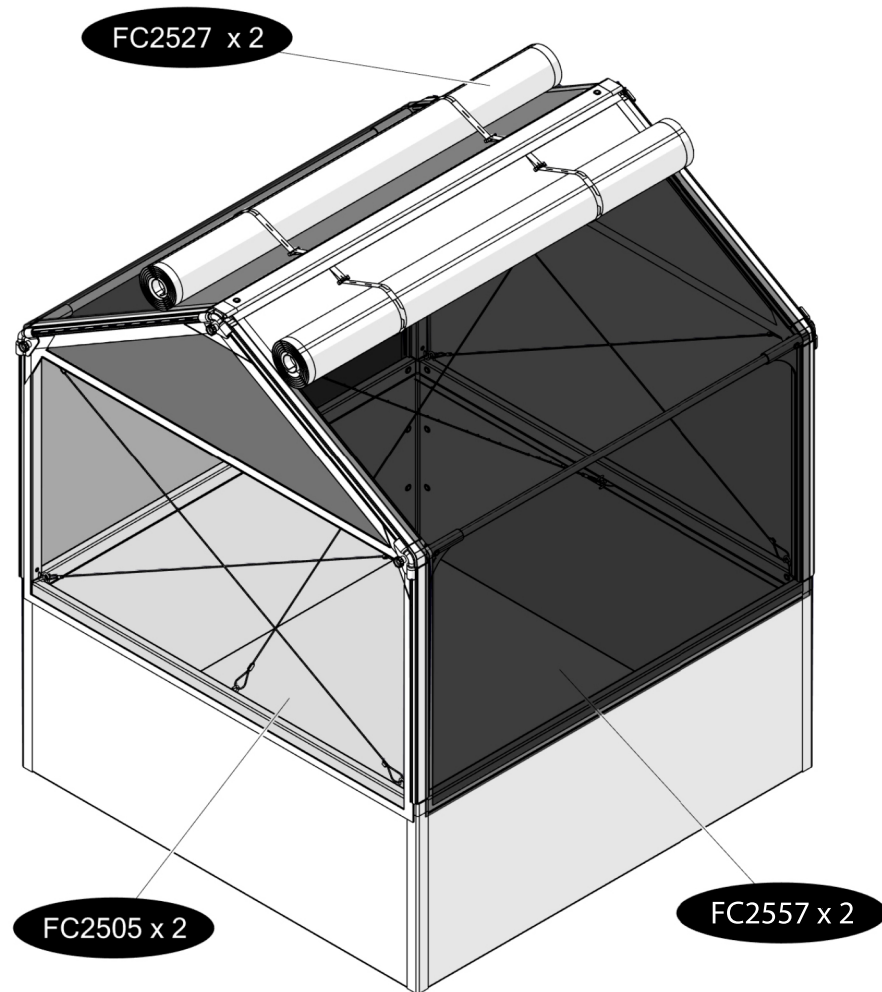

FC3021 GrowCamp/50 120x120 cm BASIC

www.growcamp.dk
info@growcamp.dk

1 FC3021 GrowCamp/50 120x120 cm BASIC

2

3

4

5

6

7

8

At temperatures more than 30 °C/ 90 °F the plastic sides must be opened when the GrowCamp is mounted.