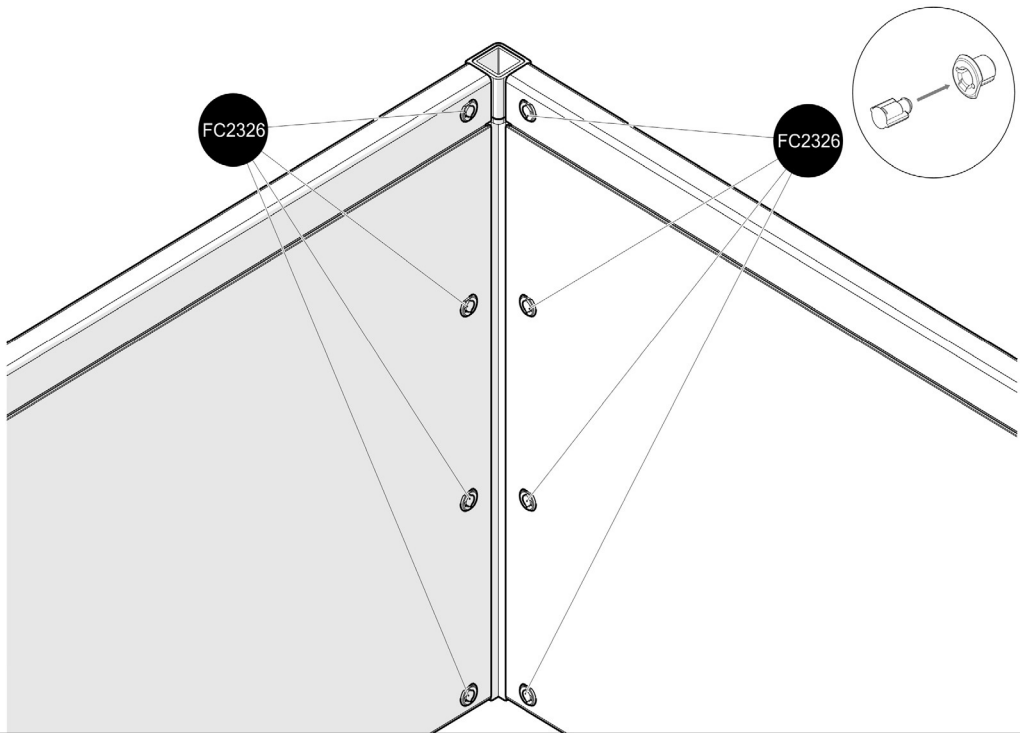

FC3021 GrowCamp/50 120x120 cm BASIC

www.growcamp.dk
info@growcamp.dk

1 FC3021 GrowCamp/50 120x120 cm BASIC

2

3

4

5

6

7

8

At temperatures more than 30 °C/ 90 °F the plastic sides must be opened when the GrowCamp is mounted.