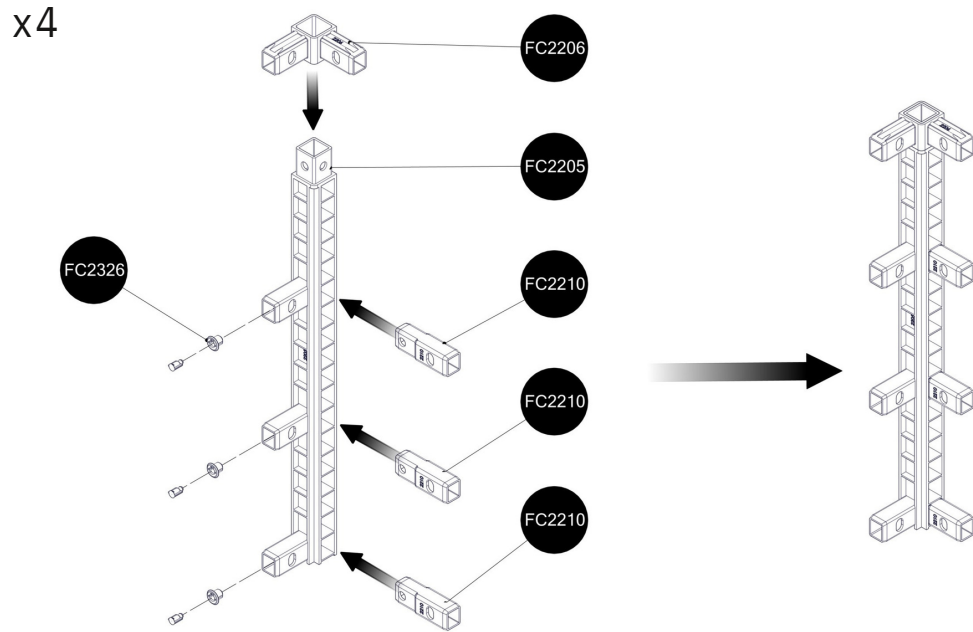

FC3021 GrowCamp/50 120x120 cm BASIC

www.growcamp.dk
info@growcamp.dk

1 FC3021 GrowCamp/50 120x120 cm BASIC

2

3

4

5

6

7

8

At temperatures more than 30 °C/ 90 °F the plastic sides must be opened when the GrowCamp is mounted.