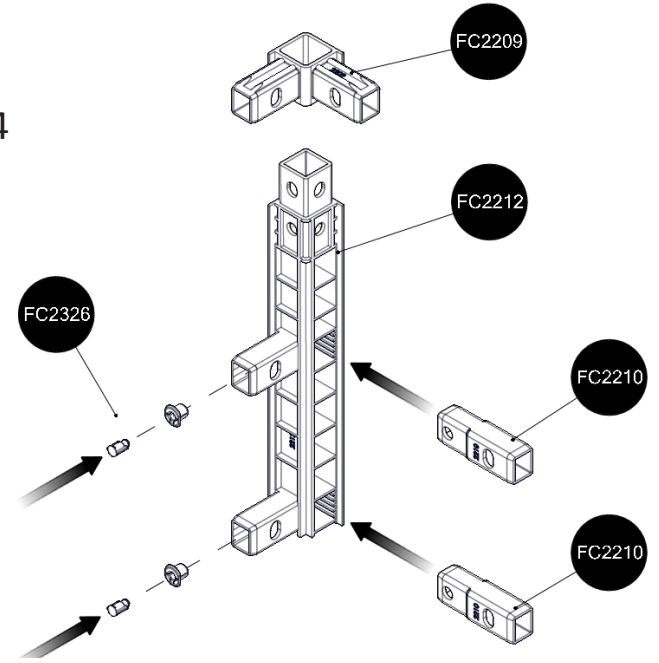

# FC3050 GrowCamp/30 120x120 cm BASIC

www.growcamp.dk  
info@growcamp.dk

# 1 FC3050 GrowCamp/30 120x120 cm BASIC

2

x4

3

4

5

6

7

8

*At temperatures more than 30 °C/ 90 °F the plastic sides must be opened when the GrowCamp is mounted.*