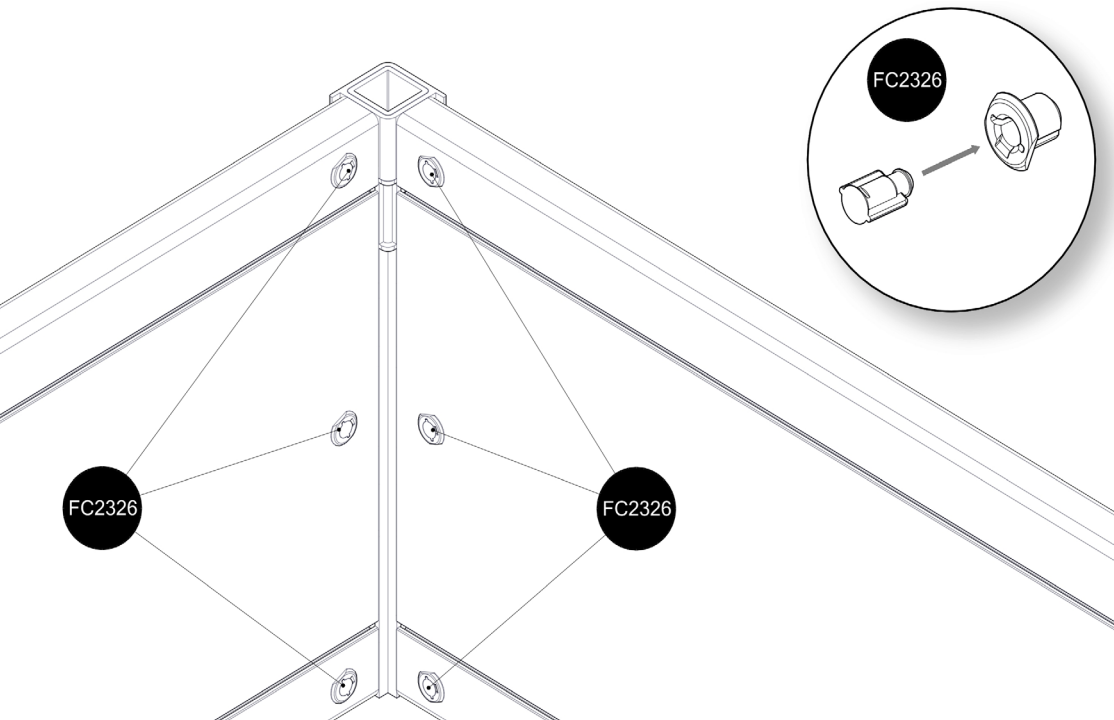

# FC3050 GrowCamp/30 120x120 cm BASIC

www.growcamp.dk  
info@growcamp.dk

# 1 FC3050 GrowCamp/30 120x120 cm BASIC

2

x4

3

4

5

6

7