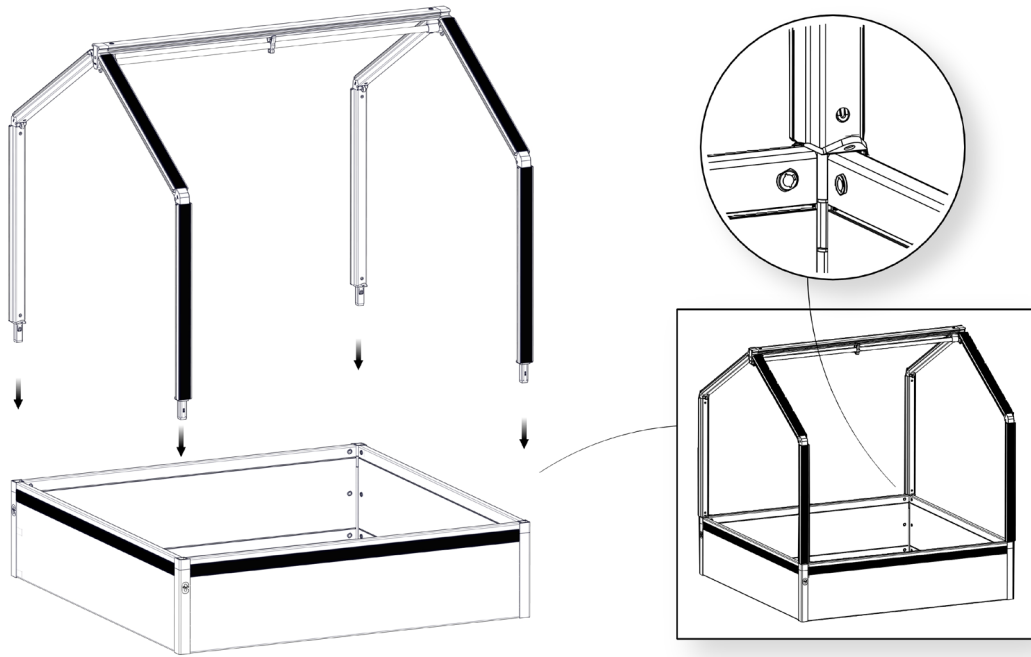

# FC3050 GrowCamp/30 120x120 cm BASIC

www.growcamp.dk  
info@growcamp.dk

# 1 FC3050 GrowCamp/30 120x120 cm BASIC

2

x4

3

4

5

6

7

8

*At temperatures more than 30 °C/ 90 °F the plastic sides must be opened when the GrowCamp is mounted.*