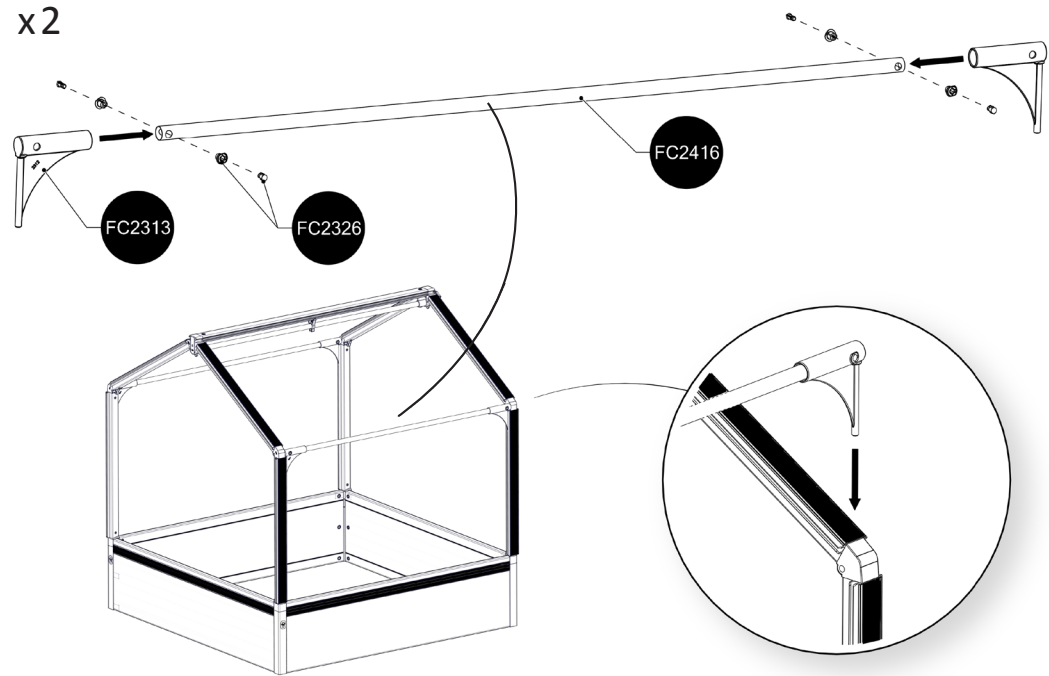

# FC3050 GrowCamp/30 120x120 cm BASIC

www.growcamp.dk  
info@growcamp.dk

# 1 FC3050 GrowCamp/30 120x120 cm BASIC

2

x4

3

4

5

6

7

8

*At temperatures more than 30 °C/ 90 °F the plastic sides must be opened when the GrowCamp is mounted.*