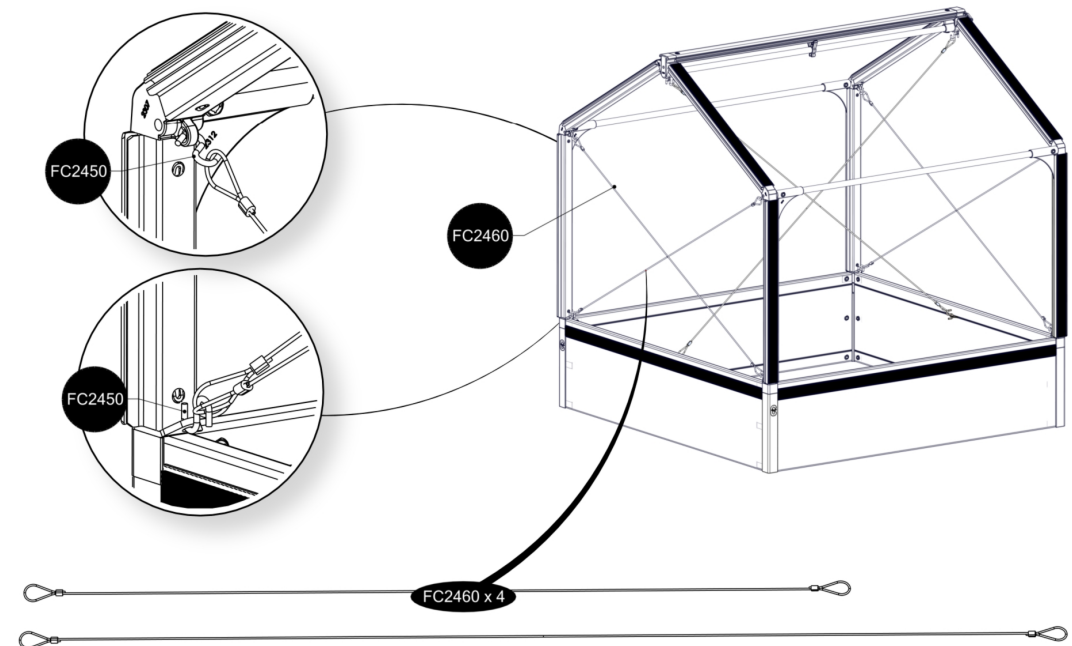

# FC3050 GrowCamp/30 120x120 cm BASIC

www.growcamp.dk  
info@growcamp.dk

# 1 FC3050 GrowCamp/30 120x120 cm BASIC

2

x4

3

4

5

6

7

8

*At temperatures more than 30 °C/ 90 °F the plastic sides must be opened when the GrowCamp is mounted.*