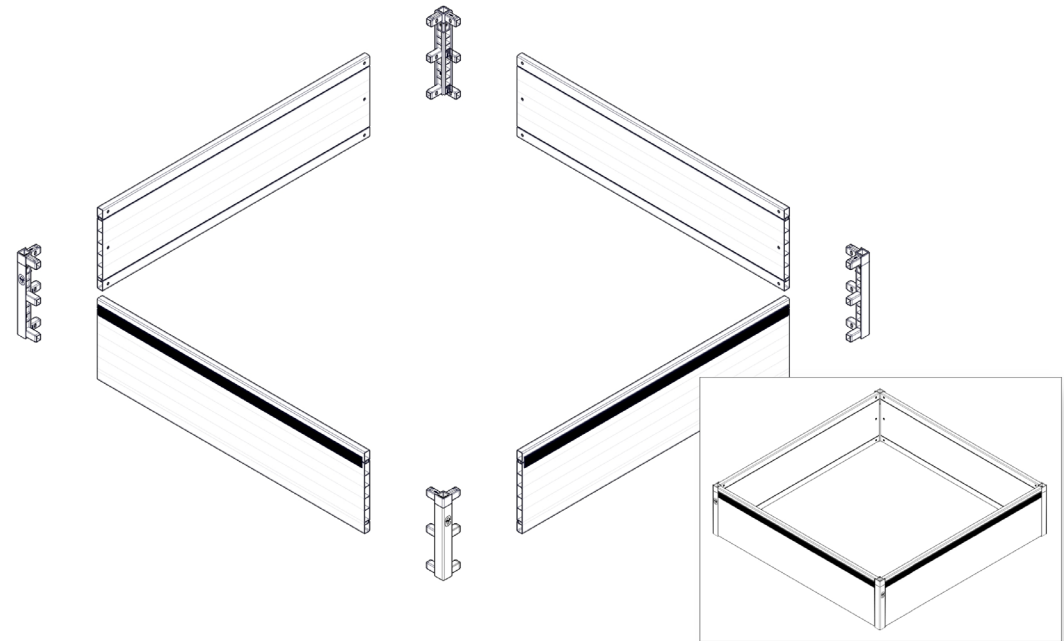

# FC3050 GrowCamp/30 120x120 cm BASIC

www.growcamp.dk  
info@growcamp.dk

# 1 FC3050 GrowCamp/30 120x120 cm BASIC

2

x4

3

4

5

6

7