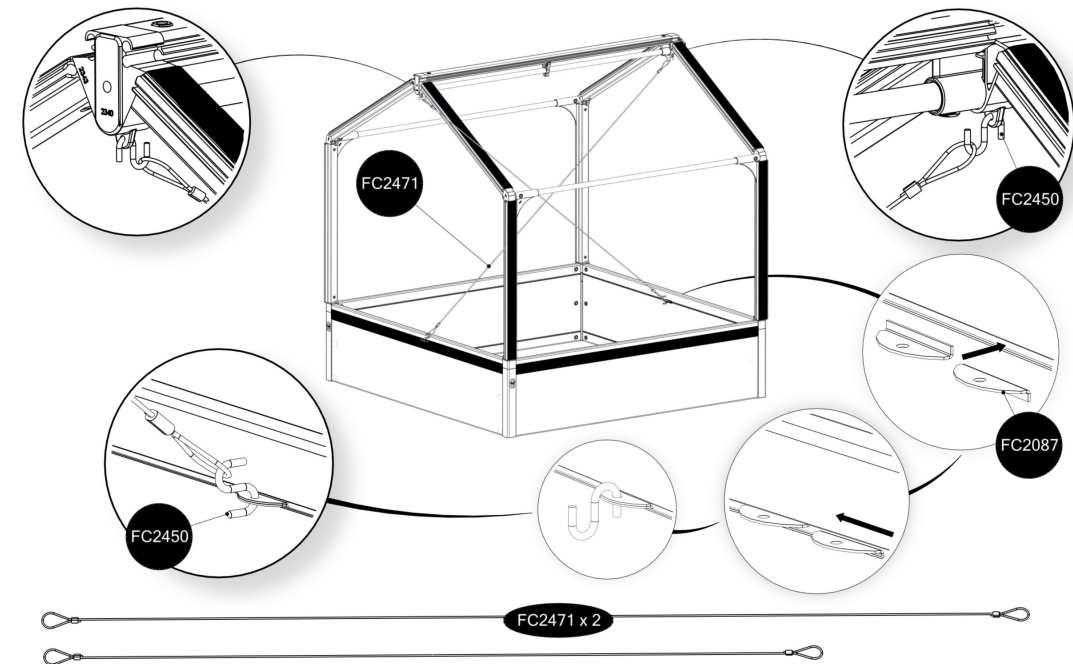

# FC3050 GrowCamp/30 120x120 cm BASIC

www.growcamp.dk  
info@growcamp.dk

# 1 FC3050 GrowCamp/30 120x120 cm BASIC

2

x4

3

4

5

6

7

8

*At temperatures more than 30 °C/ 90 °F the plastic sides must be opened when the GrowCamp is mounted.*