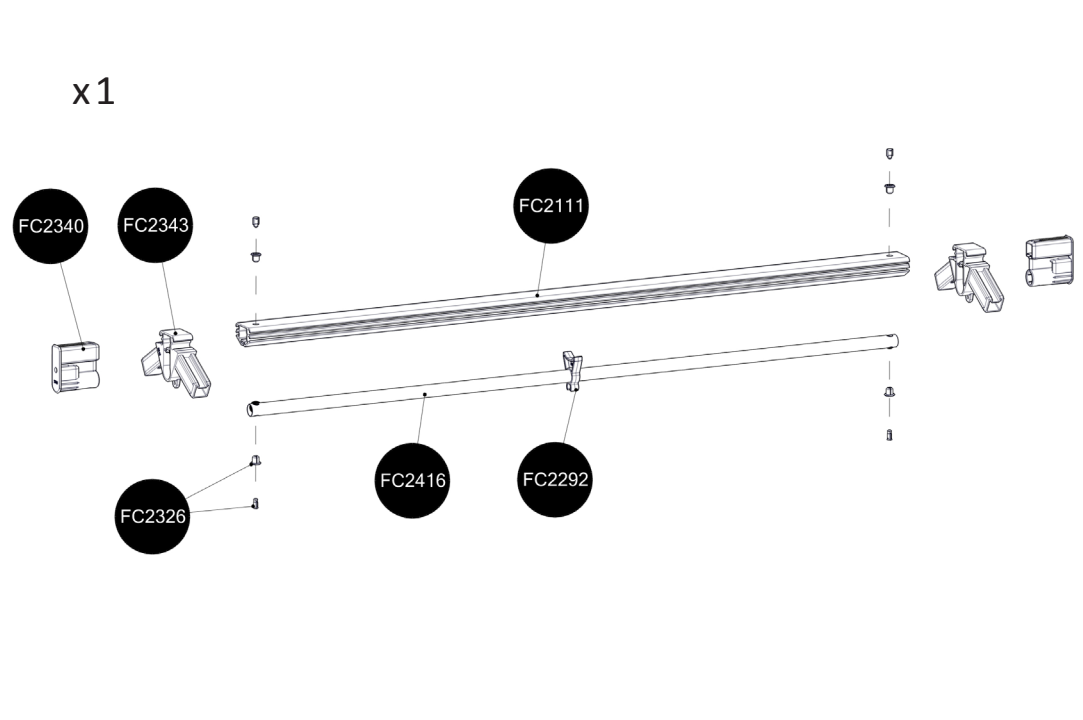

# FC3050 GrowCamp/30 120x120 cm BASIC

www.growcamp.dk  
info@growcamp.dk

# 1 FC3050 GrowCamp/30 120x120 cm BASIC

2

x4

3

4

5

6

7

8

*At temperatures more than 30 °C/ 90 °F the plastic sides must be opened when the GrowCamp is mounted.*