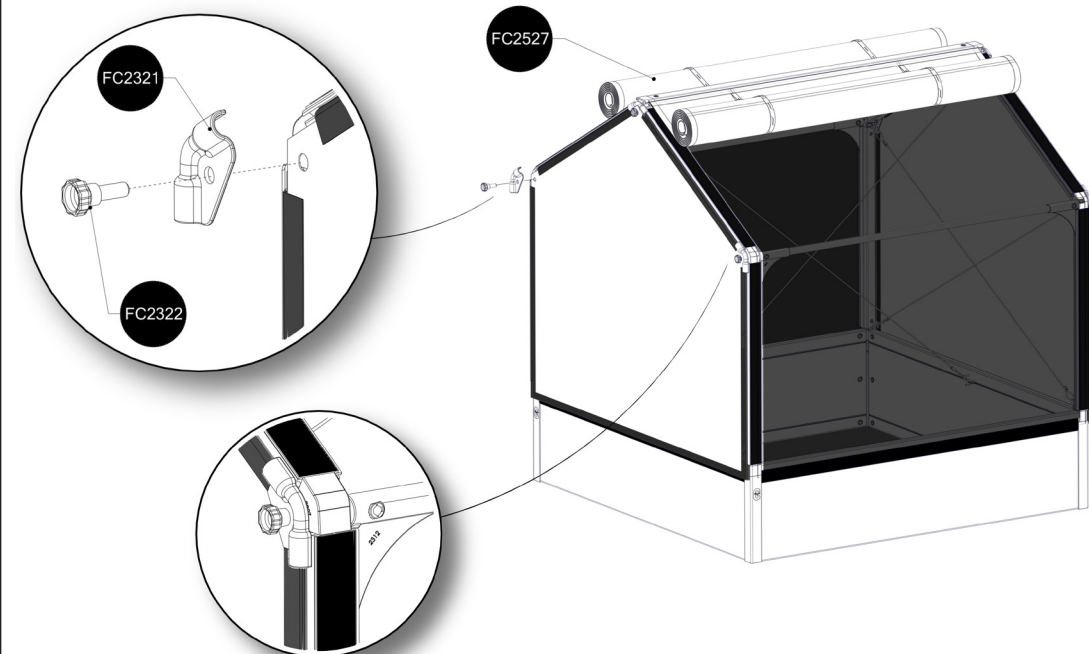

# FC3050 GrowCamp/30 120x120 cm BASIC

www.growcamp.dk  
info@growcamp.dk

# 1 FC3050 GrowCamp/30 120x120 cm BASIC

2

x4

3

4

5

6

7

8

*At temperatures more than 30 °C/ 90 °F the plastic sides must be opened when the GrowCamp is mounted.*