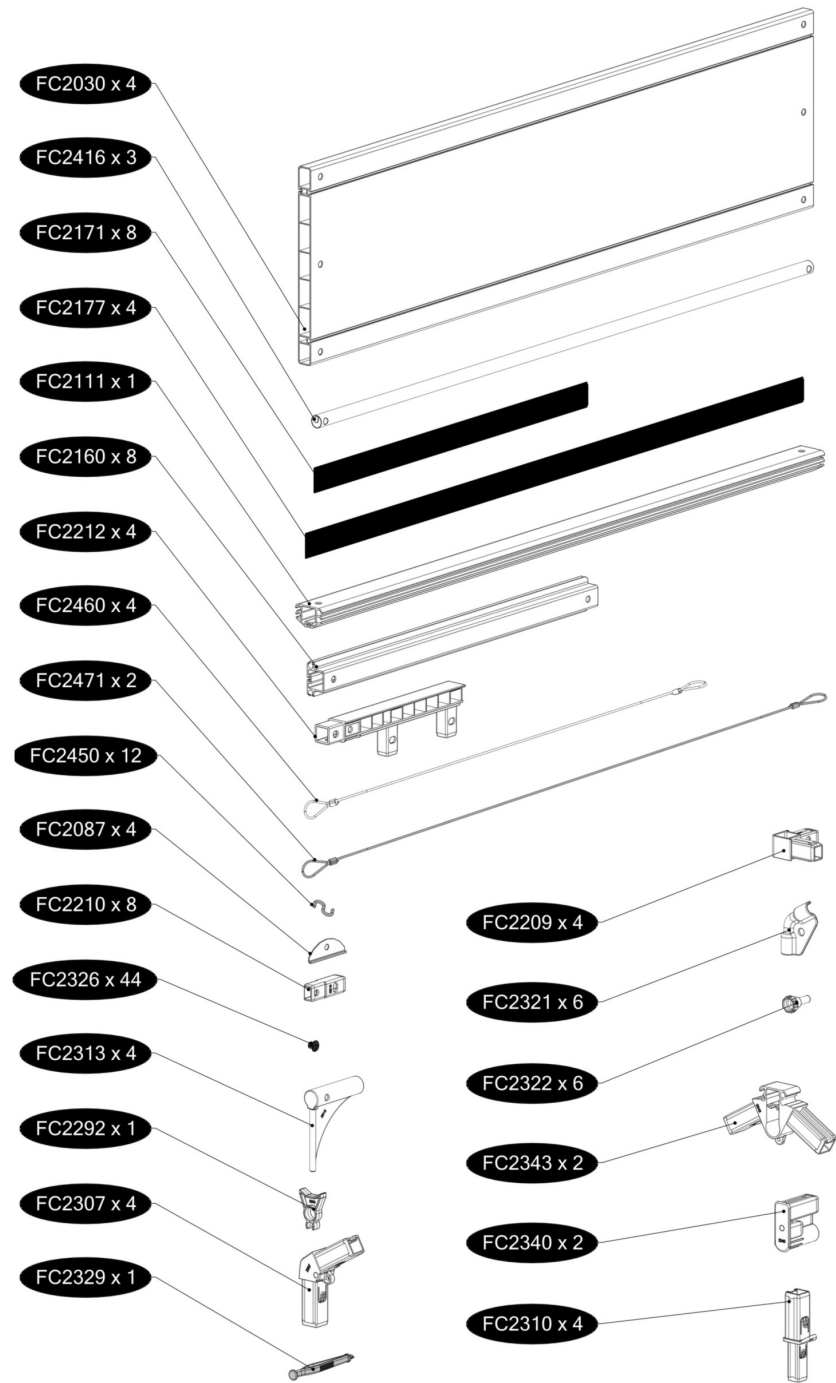

# FC3050 GrowCamp/30 120x120 cm BASIC

www.growcamp.dk  
info@growcamp.dk

# 1 FC3050 GrowCamp/30 120x120 cm BASIC

2

x4

3

4

5

6

7