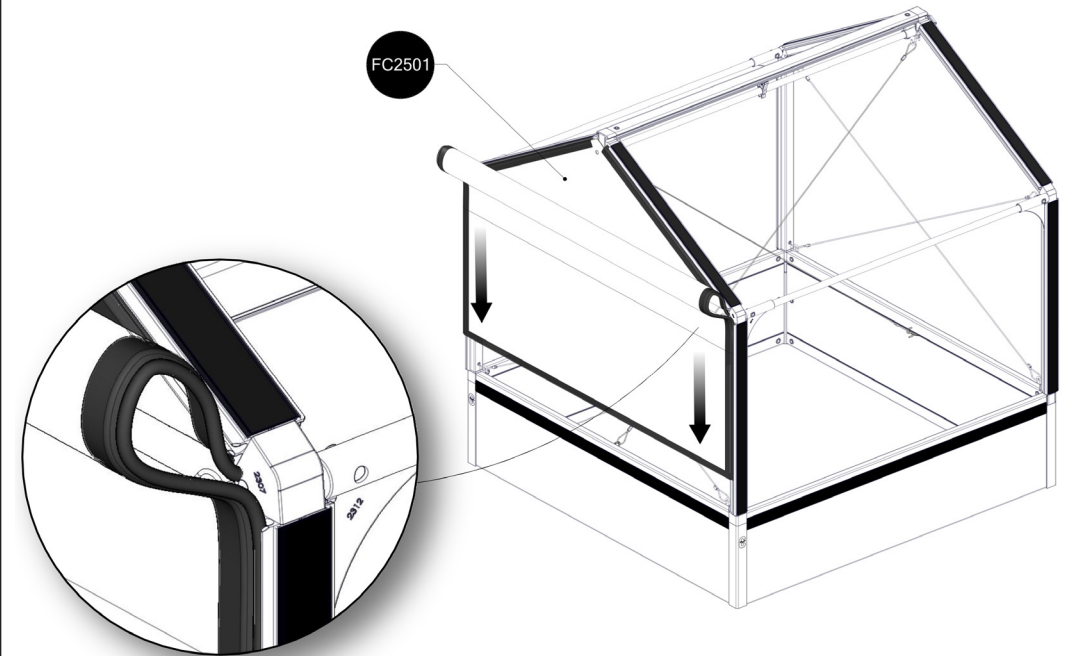

At temperatures more than 30 °C/ 90 °F the plastic sides must be opened when the GrowCamp is mounted.