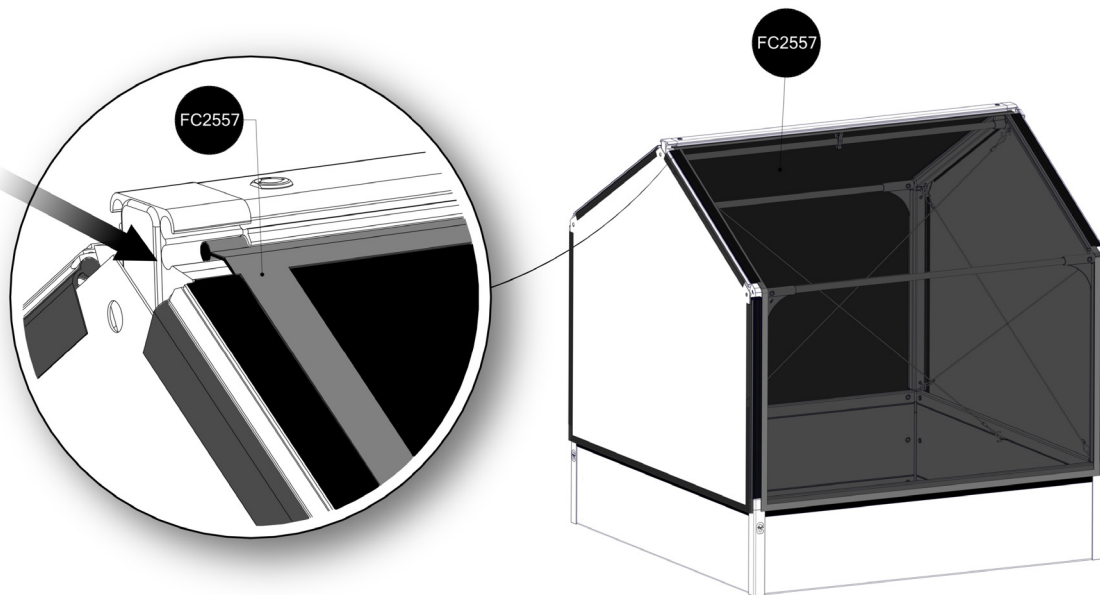

At temperatures more than 30 °C/ 90 °F the plastic sides must be opened when the GrowCamp is mounted.