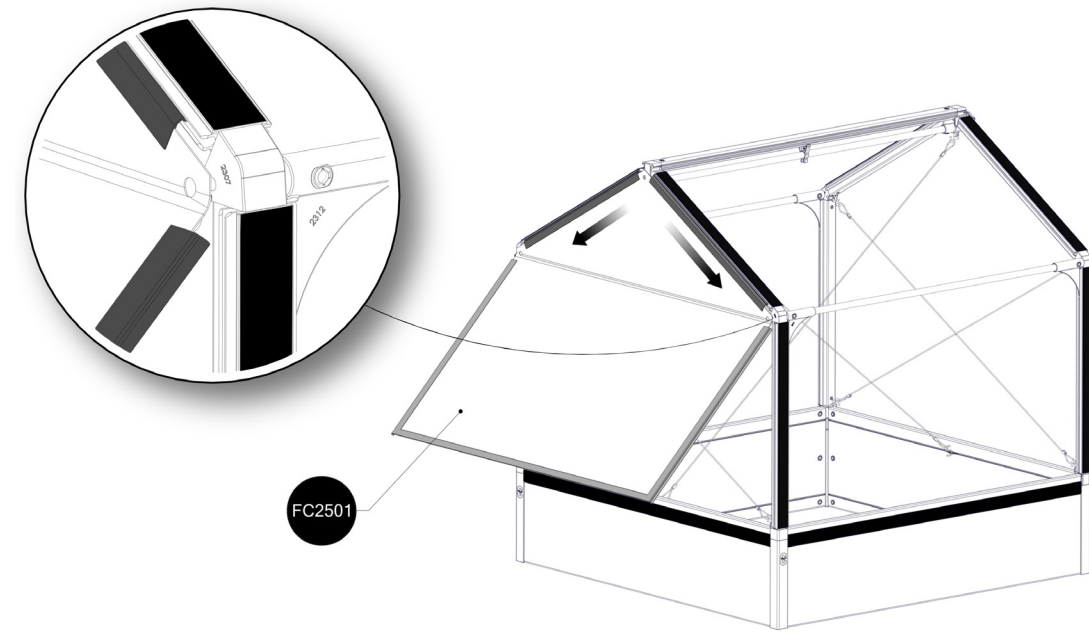

At temperatures more than 30 °C/ 90 °F the plastic sides must be opened when the GrowCamp is mounted.