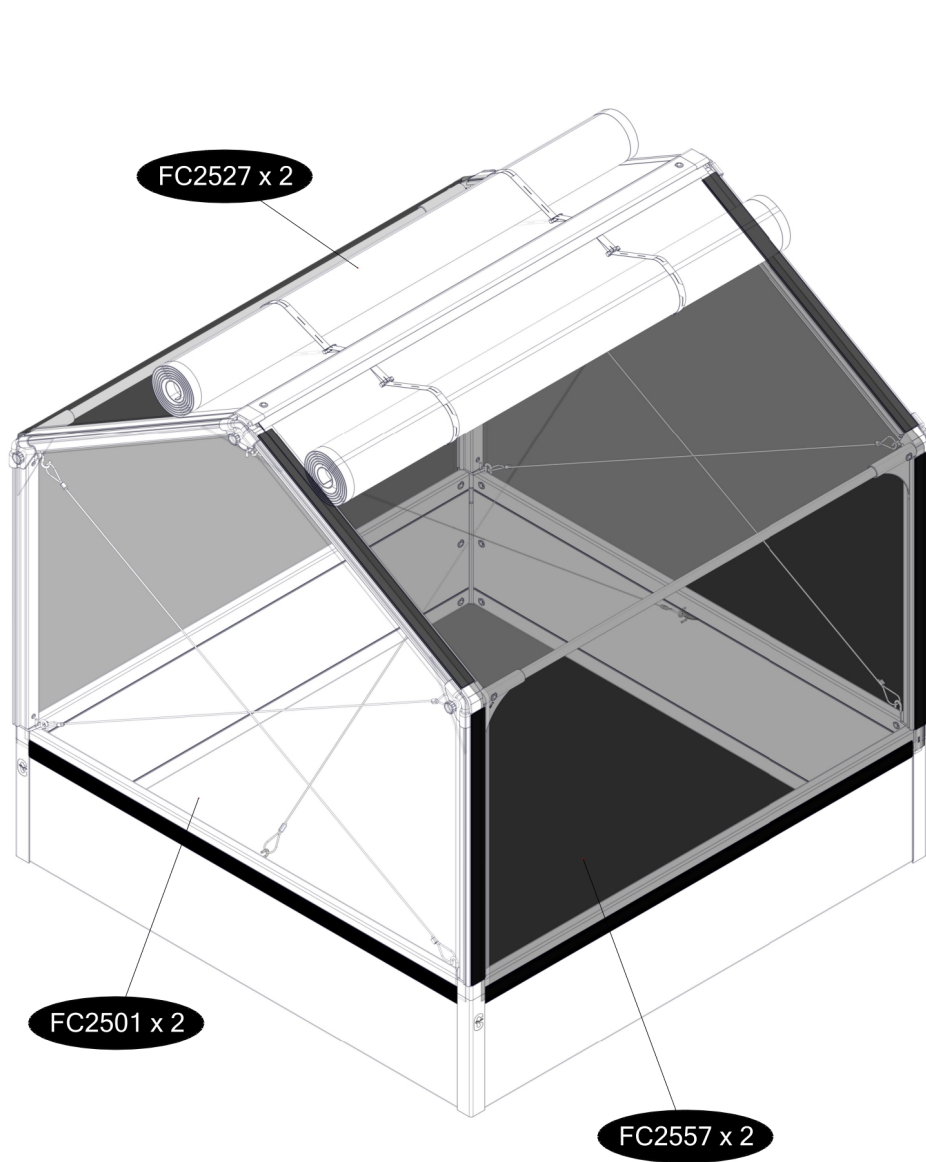

# FC3050 GrowCamp/30 120x120 cm BASIC

www.growcamp.dk  
info@growcamp.dk

# 1 FC3050 GrowCamp/30 120x120 cm BASIC

2

x4

3

4

5

6

7

8

*At temperatures more than 30 °C/ 90 °F the plastic sides must be opened when the GrowCamp is mounted.*