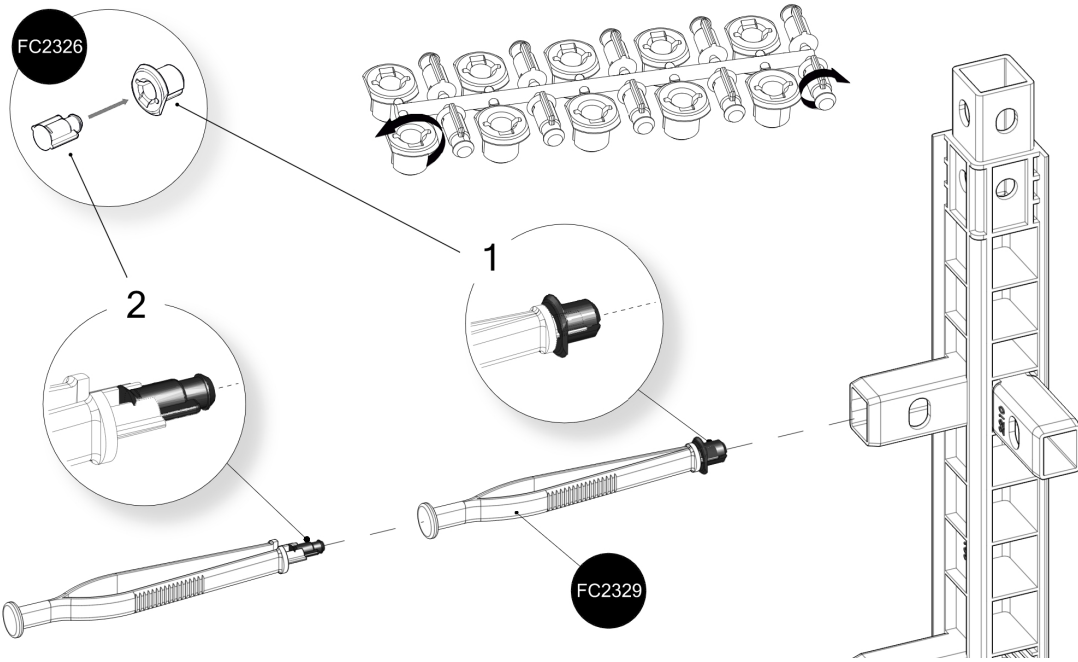

# FC3050 GrowCamp/30 120x120 cm BASIC

www.growcamp.dk  
info@growcamp.dk

# 1 FC3050 GrowCamp/30 120x120 cm BASIC

2

x4

3

4

5

6

7

8

*At temperatures more than 30 °C/ 90 °F the plastic sides must be opened when the GrowCamp is mounted.*