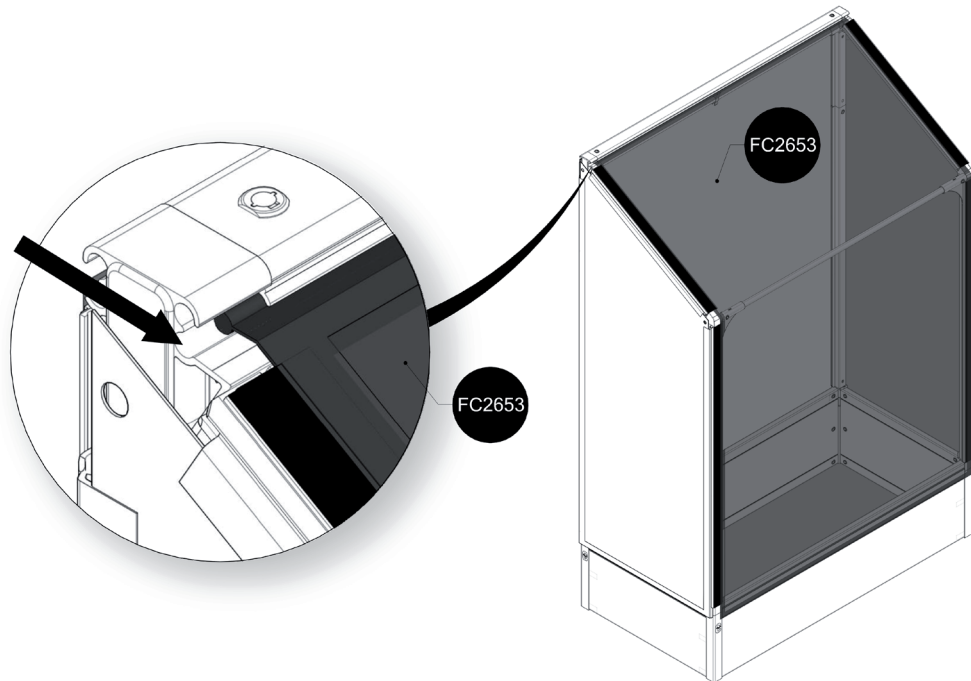

FC3220 GrowCamp/30 LEAN TO TALL 62x120 cm

www.growcamp.dk
info@growcamp.dk

1

2

3

4

5

6

7

8

x2

At temperatures more than 30 °C/ 90 °F the plastic sides must be opened when the GrowCamp is mounted.