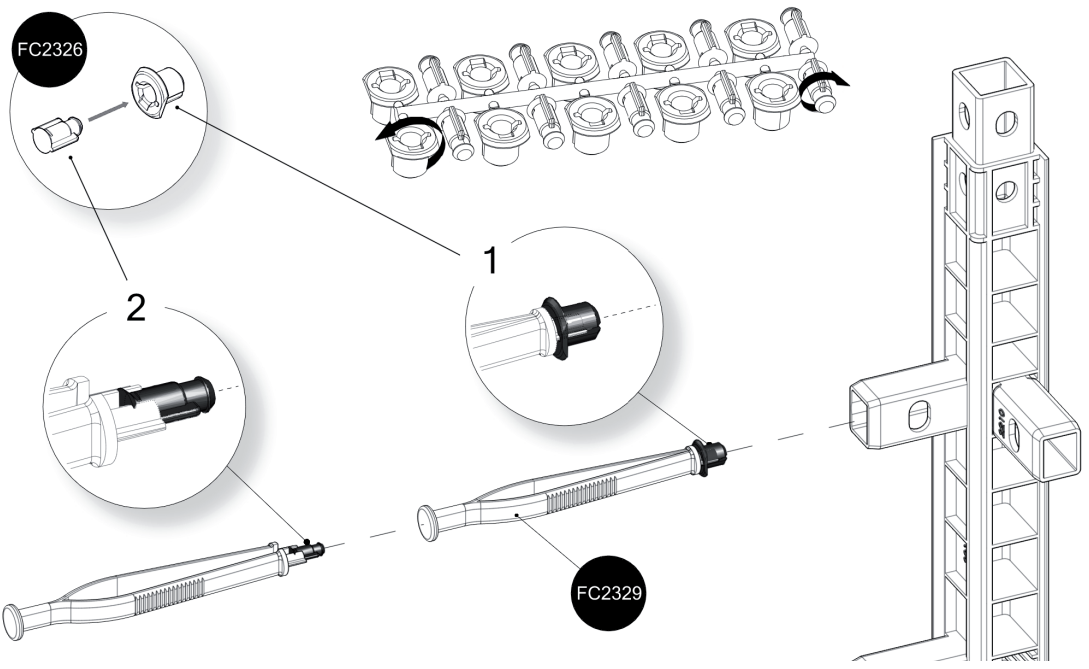

FC3220 GrowCamp/30 LEAN TO TALL 62x120 cm

www.growcamp.dk
info@growcamp.dk

1

2

3

4

5

6

7

8

x2

At temperatures more than 30 °C/ 90 °F the plastic sides must be opened when the GrowCamp is mounted.