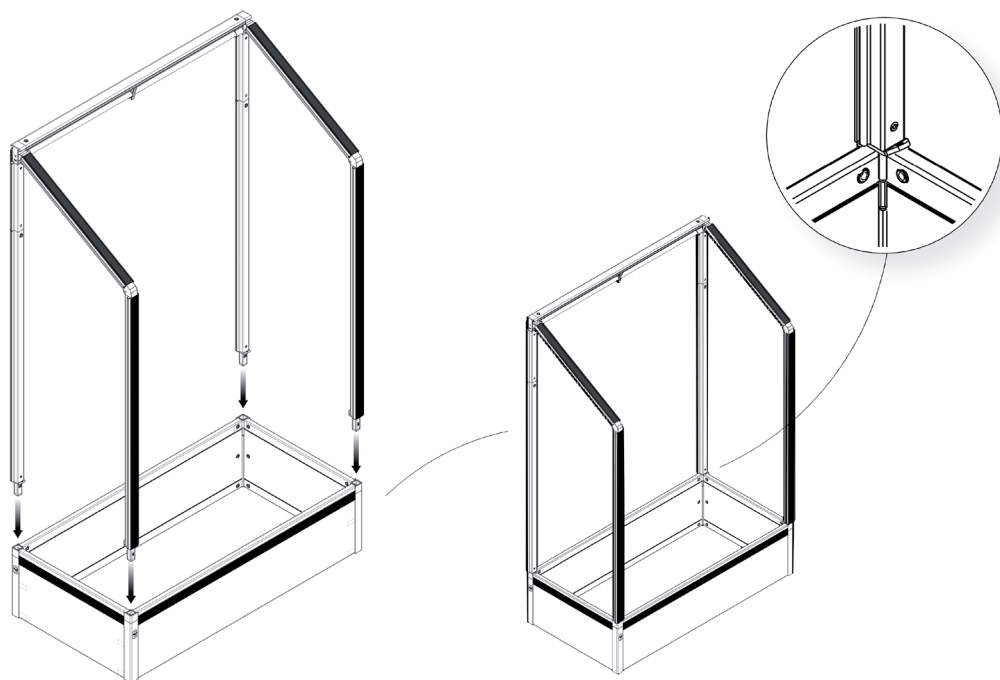

FC3220 GrowCamp/30 LEAN TO TALL 62x120 cm

www.growcamp.dk
info@growcamp.dk

1

2

3

4

5

6

7

8

x2

At temperatures more than 30 °C/ 90 °F the plastic sides must be opened when the GrowCamp is mounted.