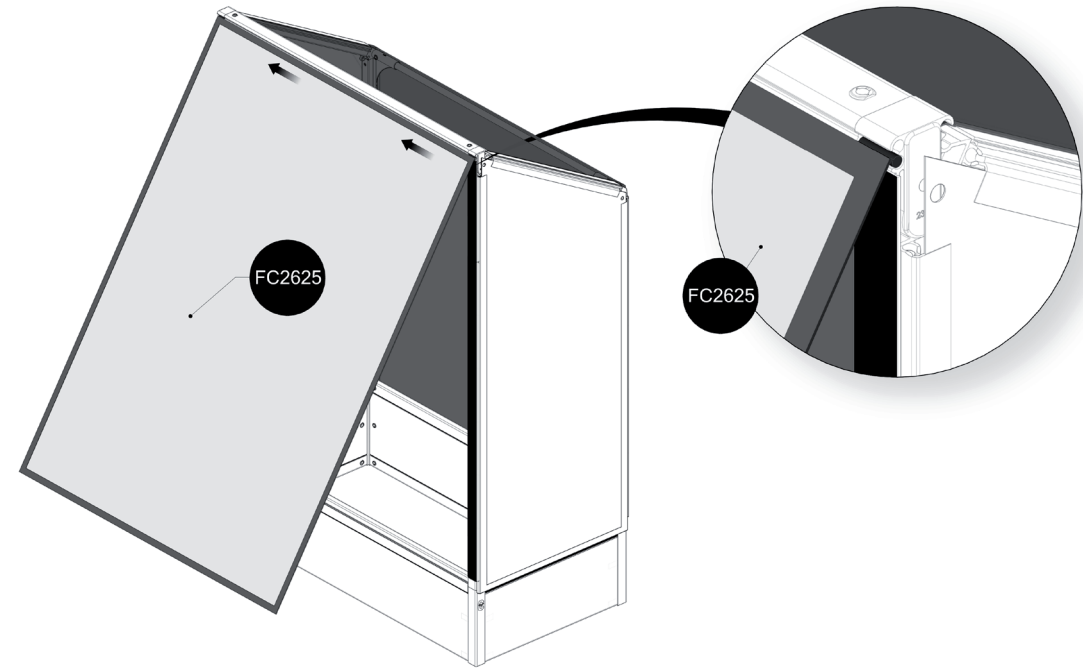

FC3220 GrowCamp/30 LEAN TO TALL 62x120 cm

www.growcamp.dk
info@growcamp.dk

1

2

3

4

5

6

7

8

x2

At temperatures more than 30 °C/ 90 °F the plastic sides must be opened when the GrowCamp is mounted.