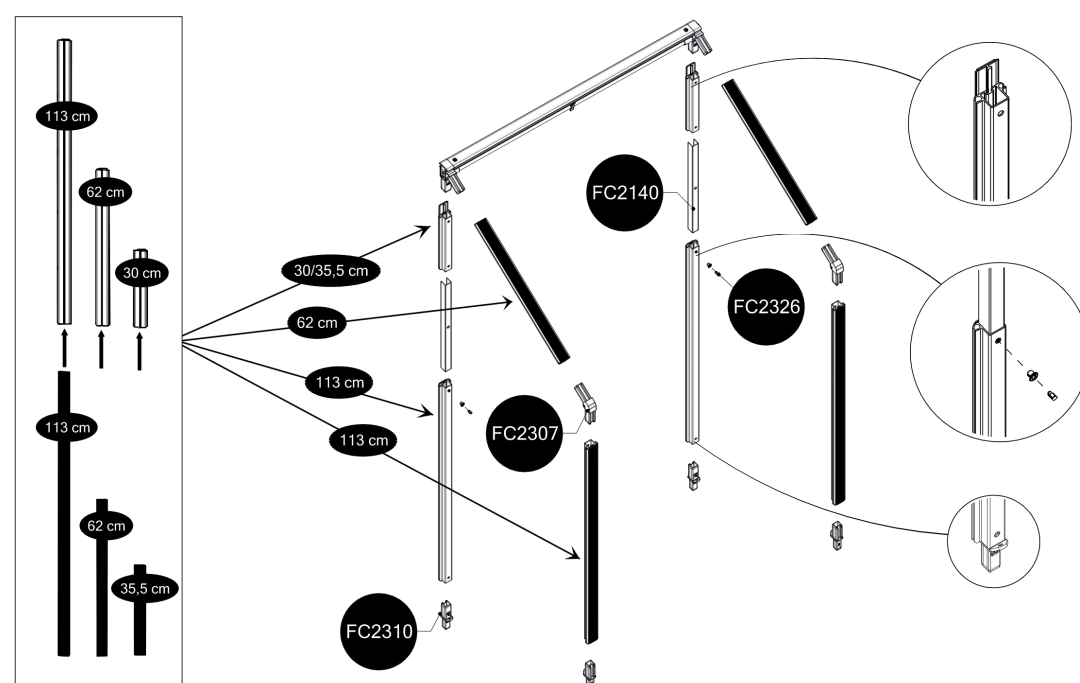

FC3220 GrowCamp/30 LEAN TO TALL 62x120 cm

www.growcamp.dk
info@growcamp.dk

1

2

3

4

5

6

7

8

x2

At temperatures more than 30 °C/ 90 °F the plastic sides must be opened when the GrowCamp is mounted.