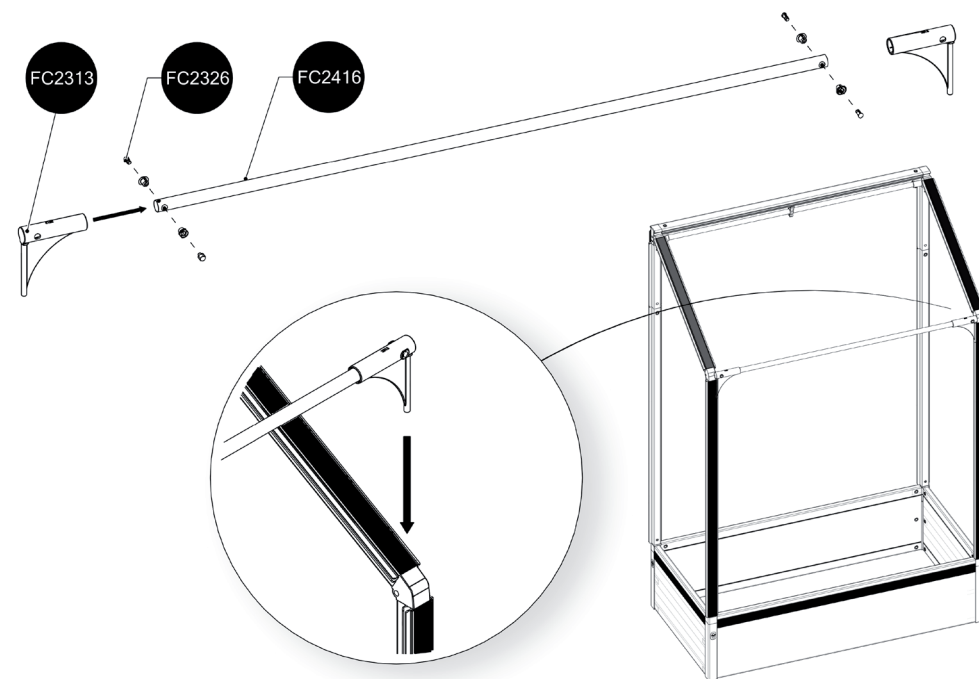

FC3220 GrowCamp/30 LEAN TO TALL 62x120 cm

www.growcamp.dk
info@growcamp.dk

1

2

3

4

5

6

7

8

x2

At temperatures more than 30 °C/ 90 °F the plastic sides must be opened when the GrowCamp is mounted.