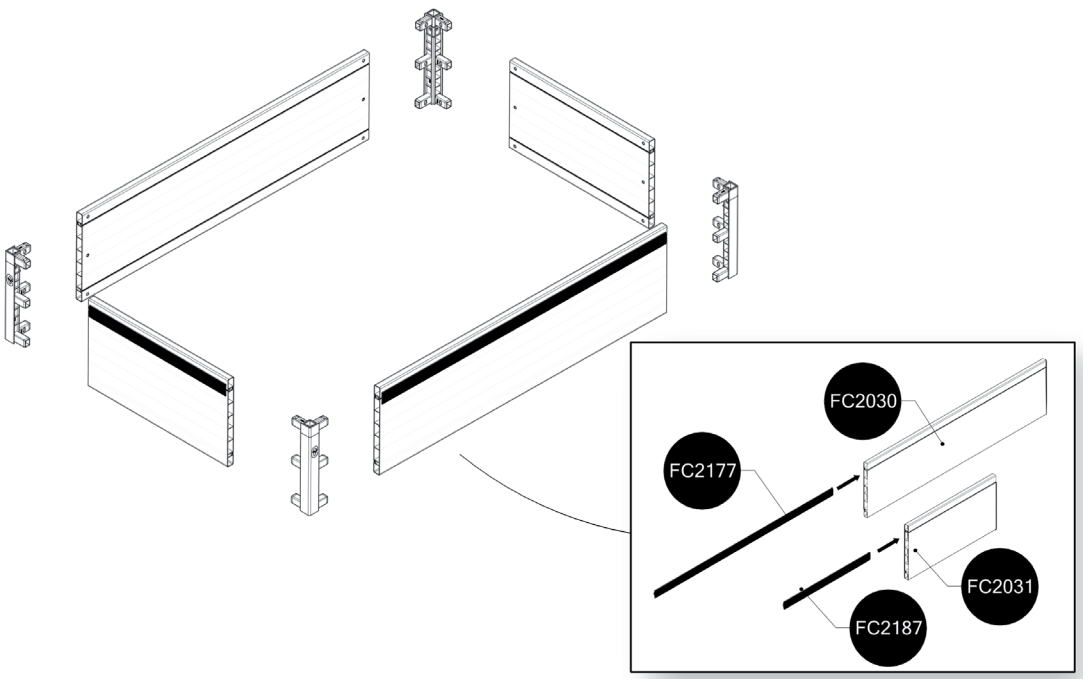

FC3220 GrowCamp/30 LEAN TO TALL 62x120 cm

www.growcamp.dk
info@growcamp.dk

1

2

3

4

5

6

7

8

x2

At temperatures more than 30 °C/ 90 °F the plastic sides must be opened when the GrowCamp is mounted.