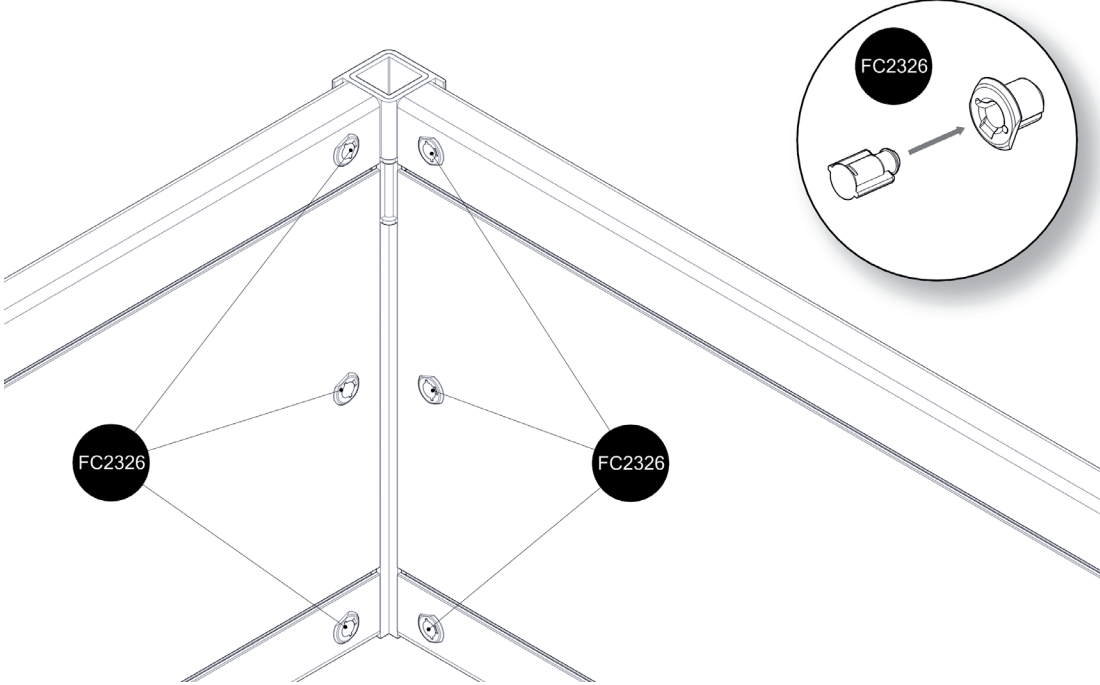

FC3220 GrowCamp/30 LEAN TO TALL 62x120 cm

www.growcamp.dk
info@growcamp.dk

1

2

3

4

5

6

7

8

x2

At temperatures more than 30 °C/ 90 °F the plastic sides must be opened when the GrowCamp is mounted.