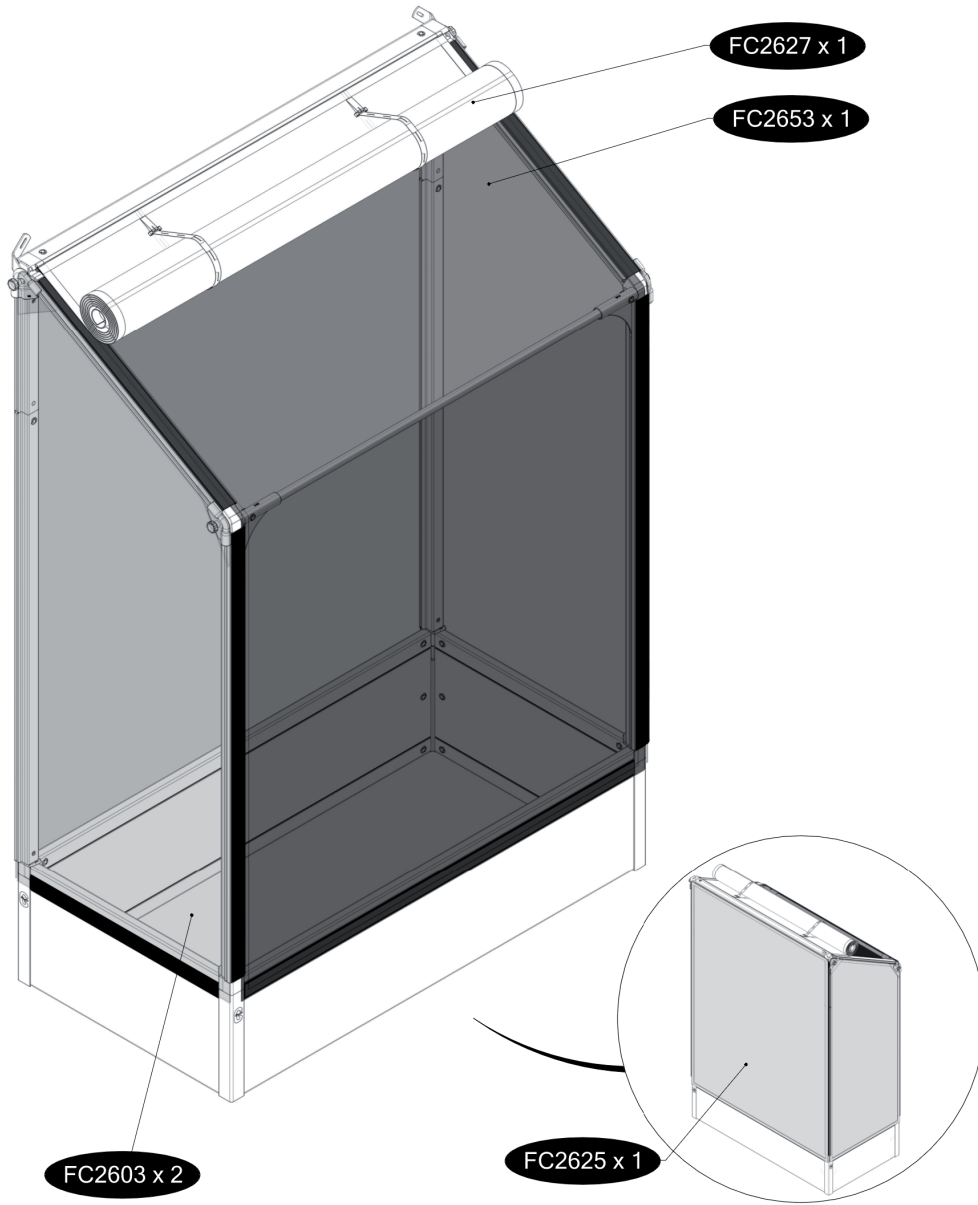

FC3220 GrowCamp/30 LEAN TO TALL 62x120 cm

www.growcamp.dk
info@growcamp.dk

1

2

3

4

5

6

7

8

x2

At temperatures more than 30 °C/ 90 °F the plastic sides must be opened when the GrowCamp is mounted.