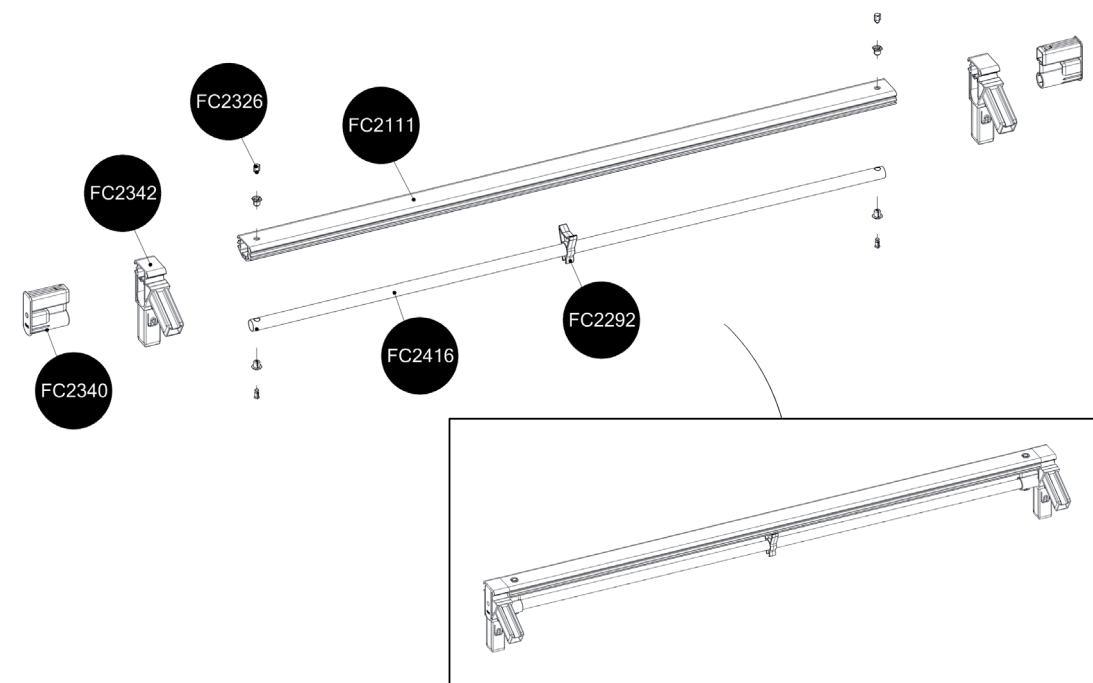

FC3220 GrowCamp/30 LEAN TO TALL 62x120 cm

www.growcamp.dk
info@growcamp.dk

1

2

3

4

5

6

7

8

x2

At temperatures more than 30 °C/ 90 °F the plastic sides must be opened when the GrowCamp is mounted.