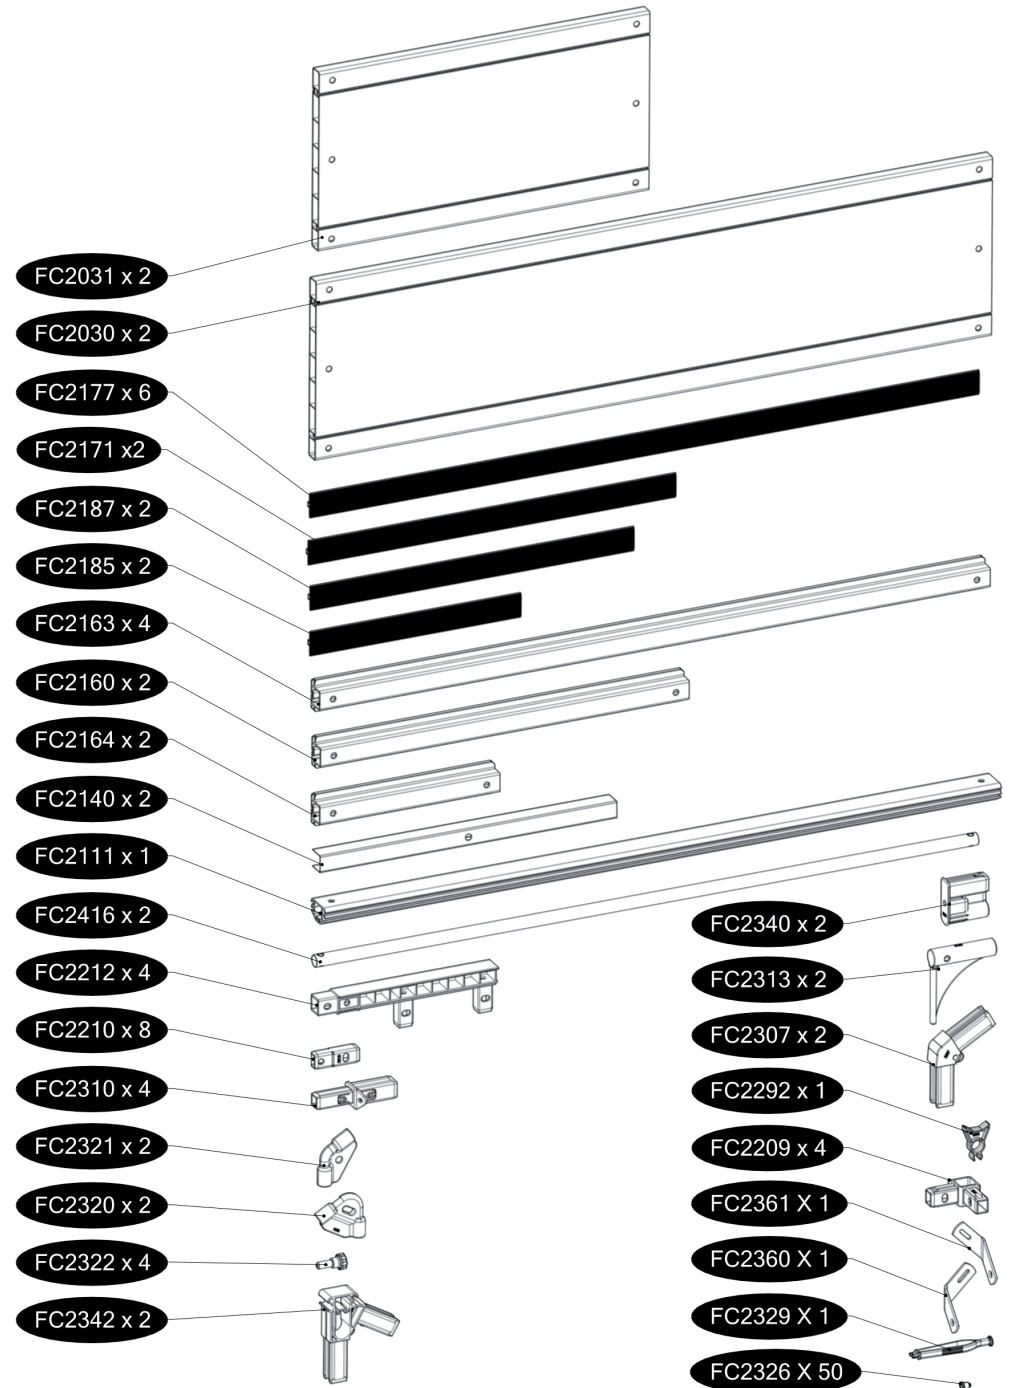

FC3220 GrowCamp/30 LEAN TO TALL 62x120 cm

www.growcamp.dk
info@growcamp.dk

1

2

3

4

5

6

7

8

x2

At temperatures more than 30 °C/ 90 °F the plastic sides must be opened when the GrowCamp is mounted.