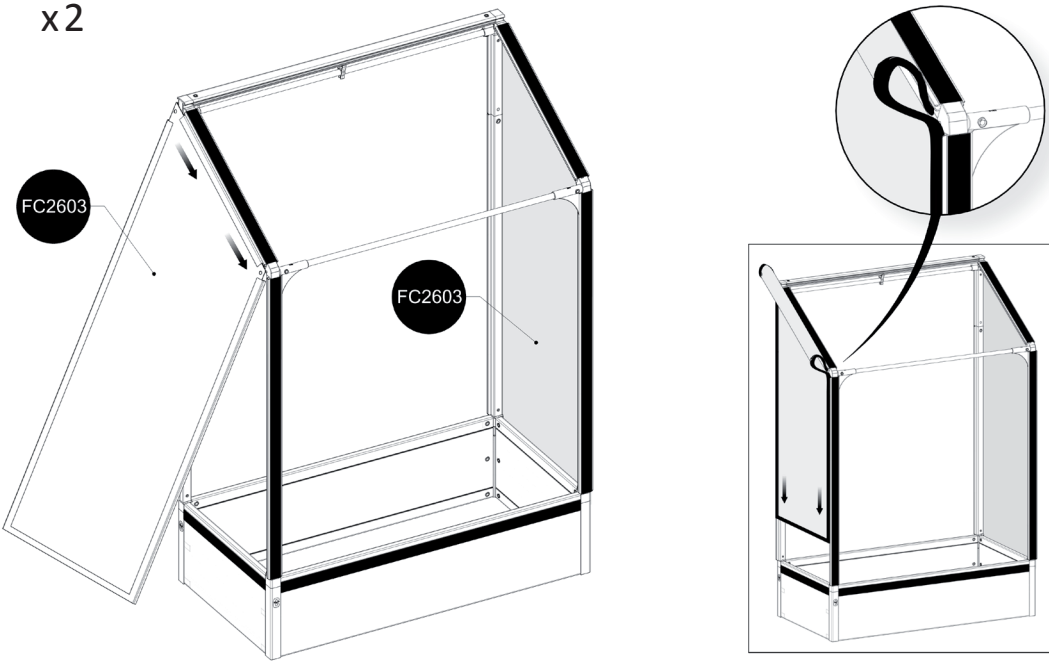

FC3220 GrowCamp/30 LEAN TO TALL 62x120 cm

www.growcamp.dk
info@growcamp.dk

1

2

3

4

5

6

7

8

x2

At temperatures more than 30 °C/ 90 °F the plastic sides must be opened when the GrowCamp is mounted.