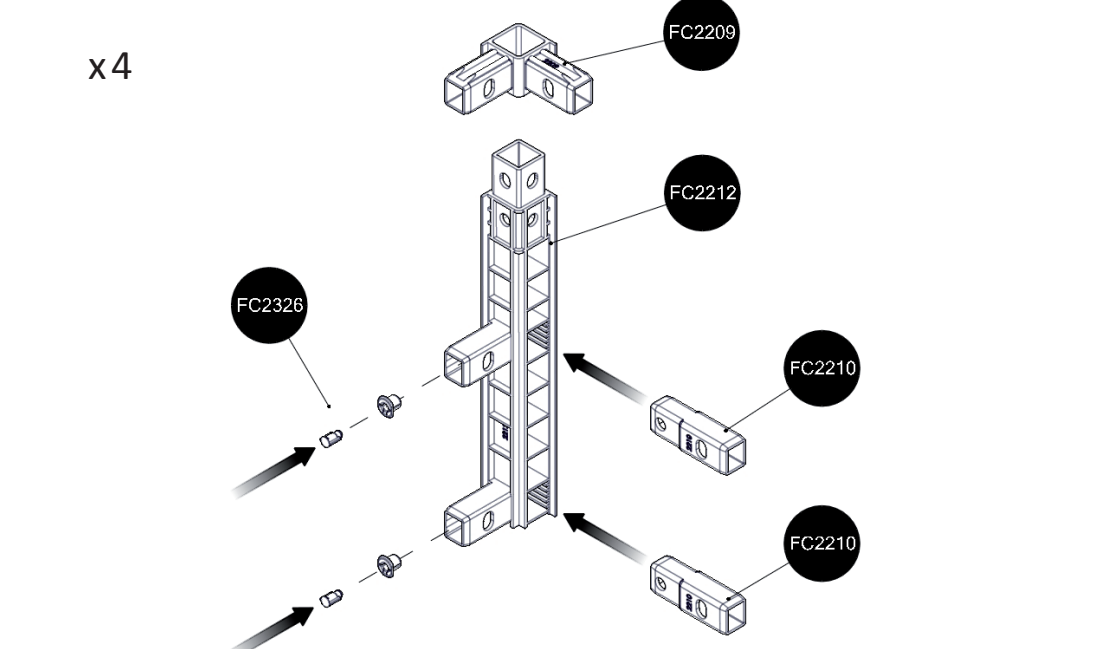

FC3220 GrowCamp/30 LEAN TO TALL 62x120 cm

www.growcamp.dk
info@growcamp.dk

1

2

3

4

5

6

7

8

x2

At temperatures more than 30 °C/ 90 °F the plastic sides must be opened when the GrowCamp is mounted.