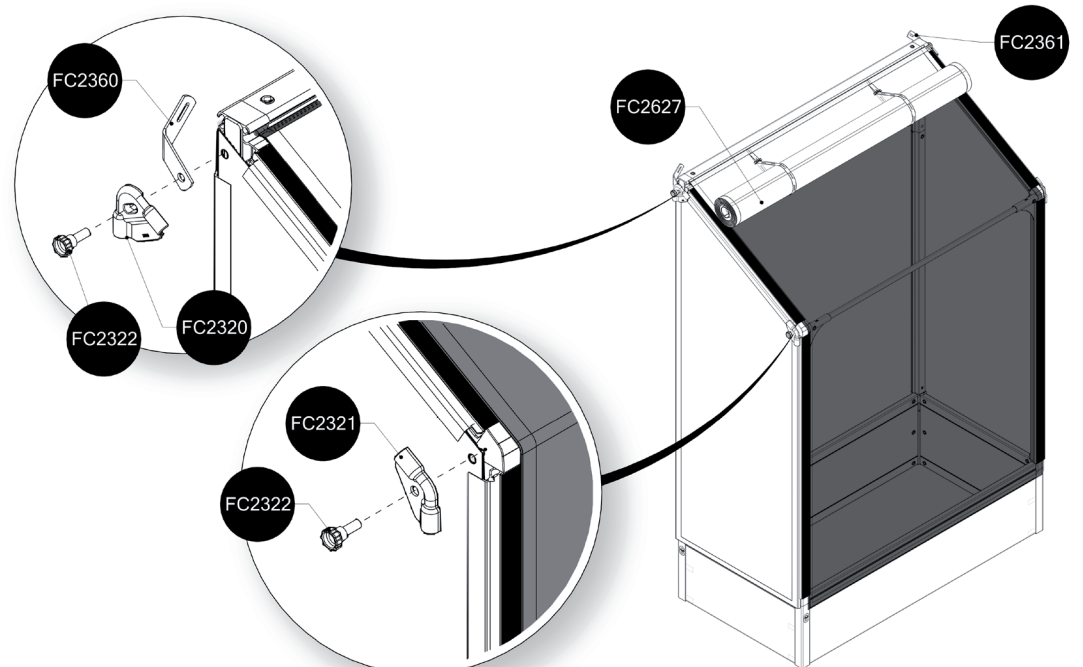

FC3220 GrowCamp/30 LEAN TO TALL 62x120 cm

www.growcamp.dk
info@growcamp.dk

1

2

3

4

5

6

7

8

x2

At temperatures more than 30 °C/ 90 °F the plastic sides must be opened when the GrowCamp is mounted.