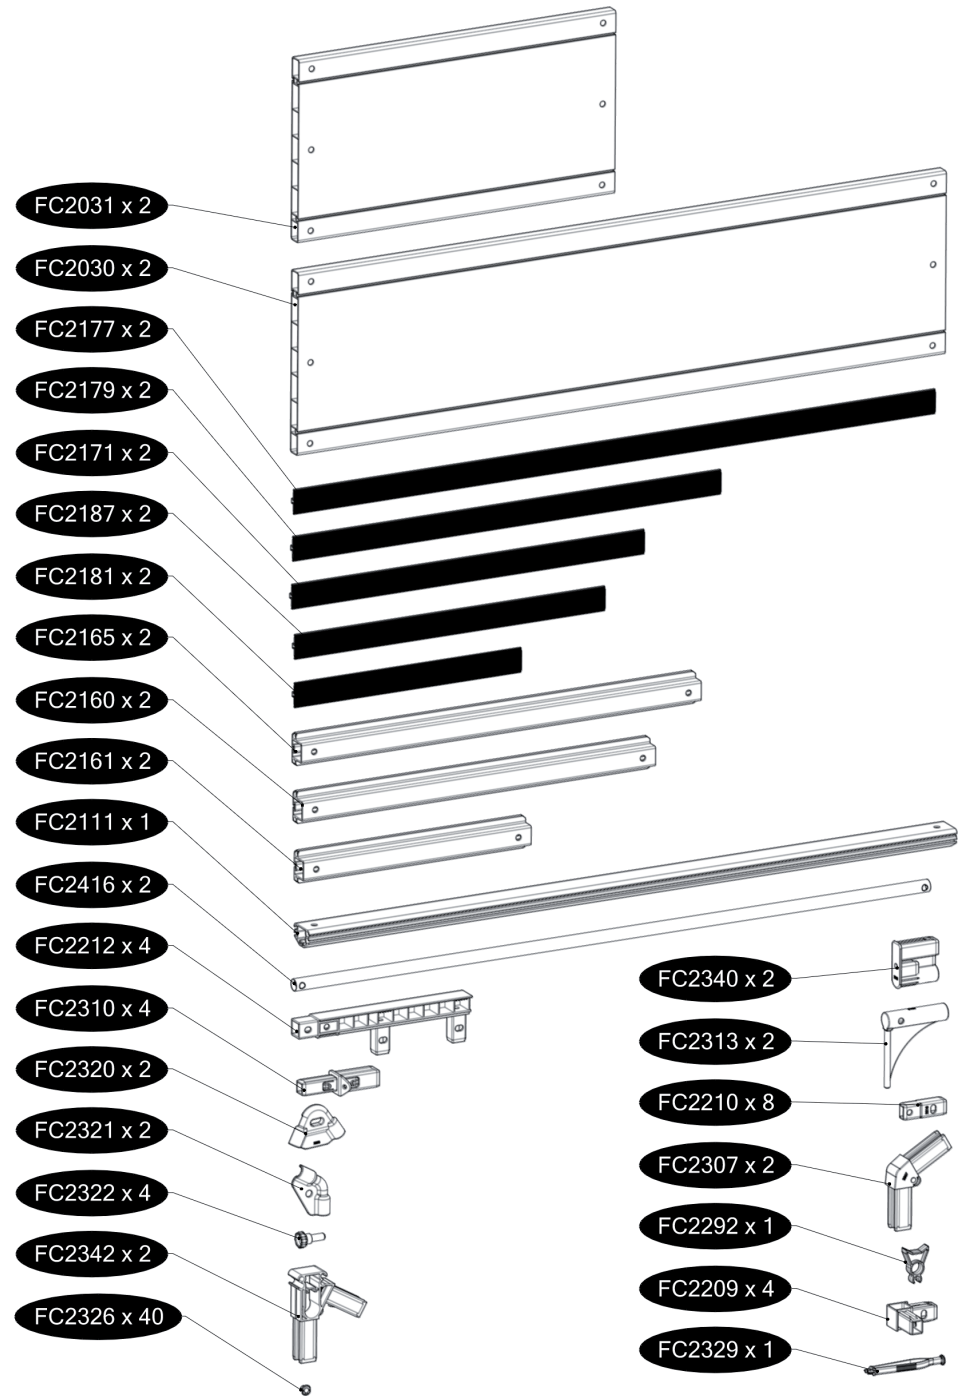

# FC3120 GrowCamp/30 LEAN TO LOW 62x120 cm

www.growcamp.dk  
info@growcamp.dk

1

2

3

4

*At temperatures more than 30 °C/ 90 °F the plastic sides must be opened when the GrowCamp is mounted.*