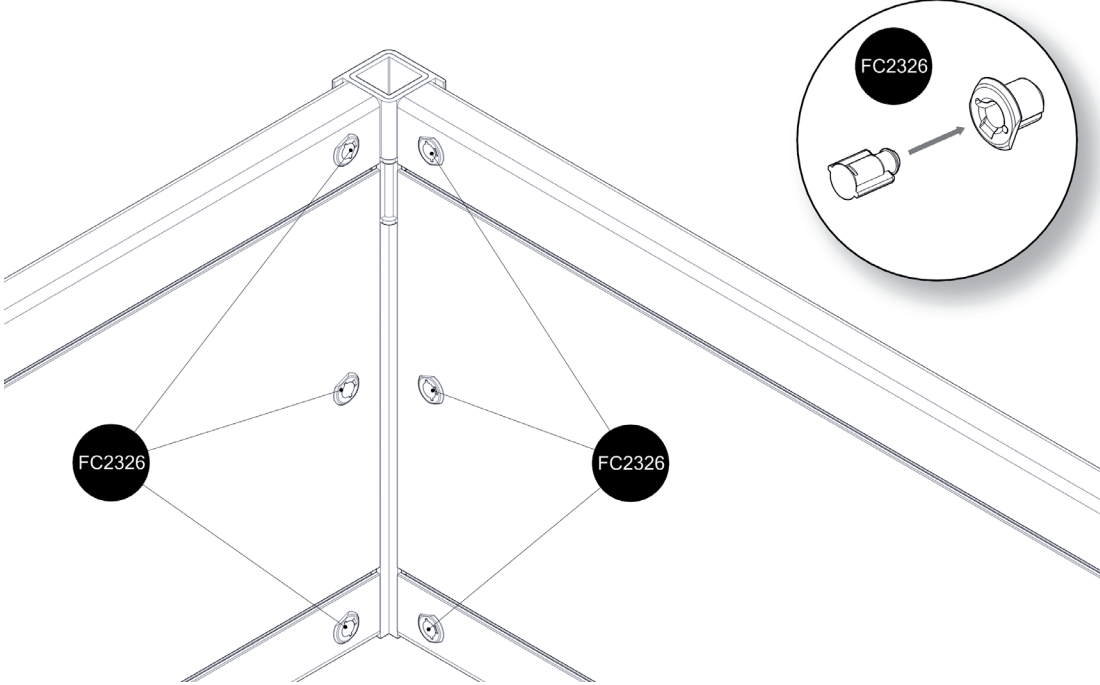

# FC3120 GrowCamp/30 LEAN TO LOW 62x120 cm

www.growcamp.dk  
info@growcamp.dk

1

2

3

4

*At temperatures more than 30 °C/ 90 °F the plastic sides must be opened when the GrowCamp is mounted.*