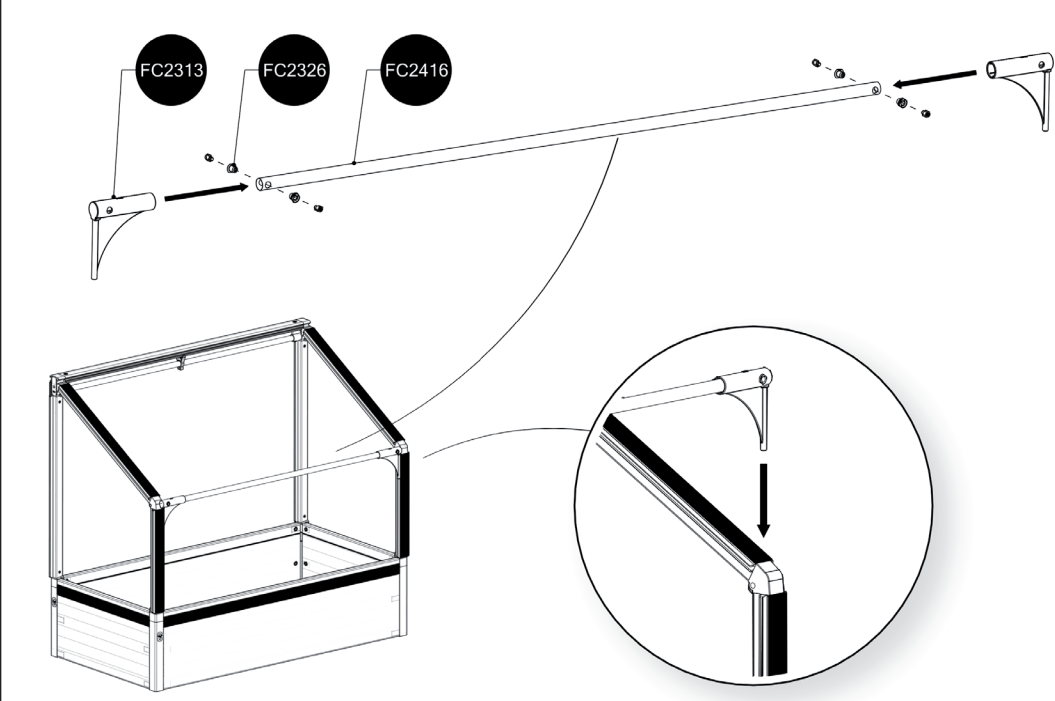

# FC3120 GrowCamp/30 LEAN TO LOW 62x120 cm

www.growcamp.dk  
info@growcamp.dk

1

2

3

4

*At temperatures more than 30 °C/ 90 °F the plastic sides must be opened when the GrowCamp is mounted.*