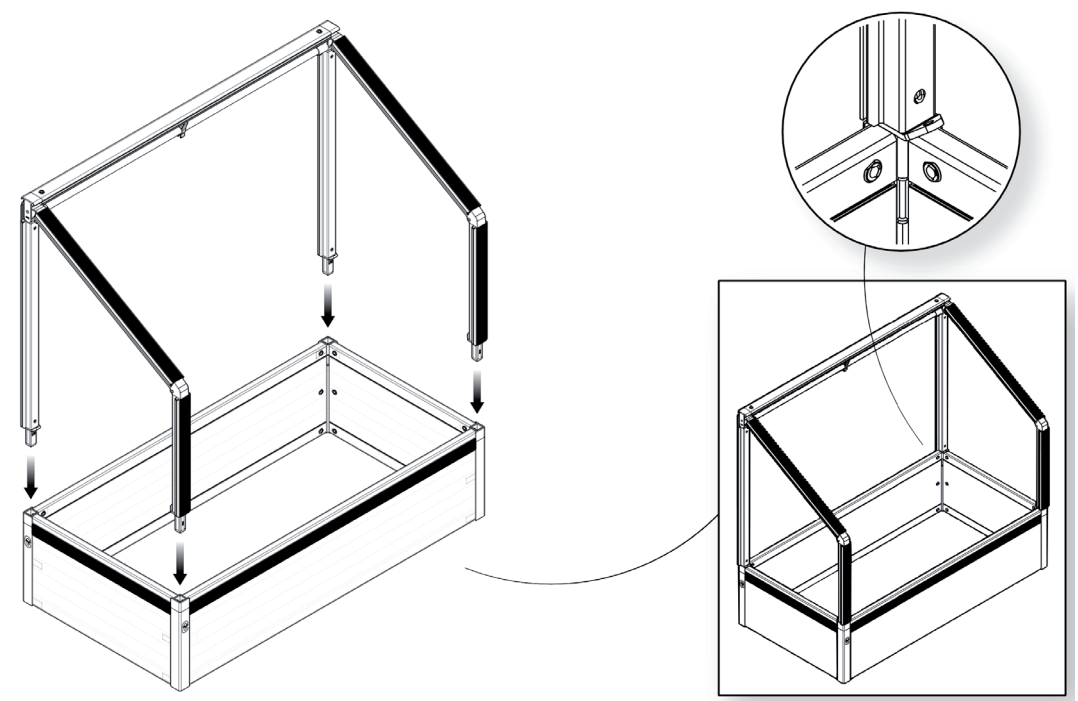

# FC3120 GrowCamp/30 LEAN TO LOW 62x120 cm

www.growcamp.dk  
info@growcamp.dk

1

2

3

4

*At temperatures more than 30 °C/ 90 °F the plastic sides must be opened when the GrowCamp is mounted.*