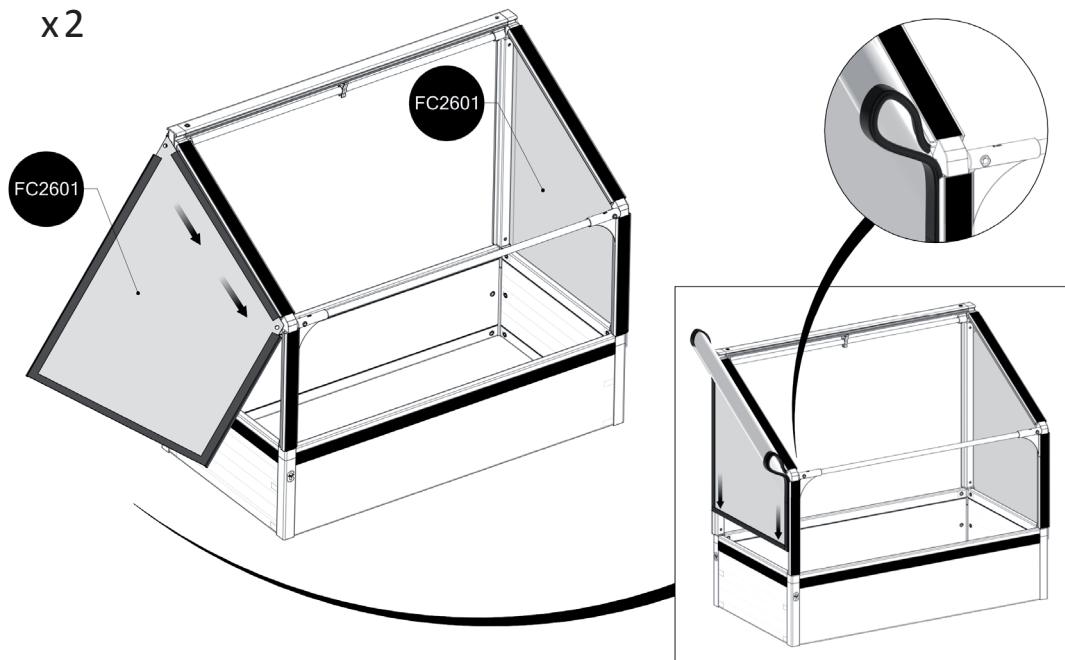

# FC3120 GrowCamp/30 LEAN TO LOW 62x120 cm

www.growcamp.dk  
info@growcamp.dk

1

2

3

4

*At temperatures more than 30 °C/ 90 °F the plastic sides must be opened when the GrowCamp is mounted.*