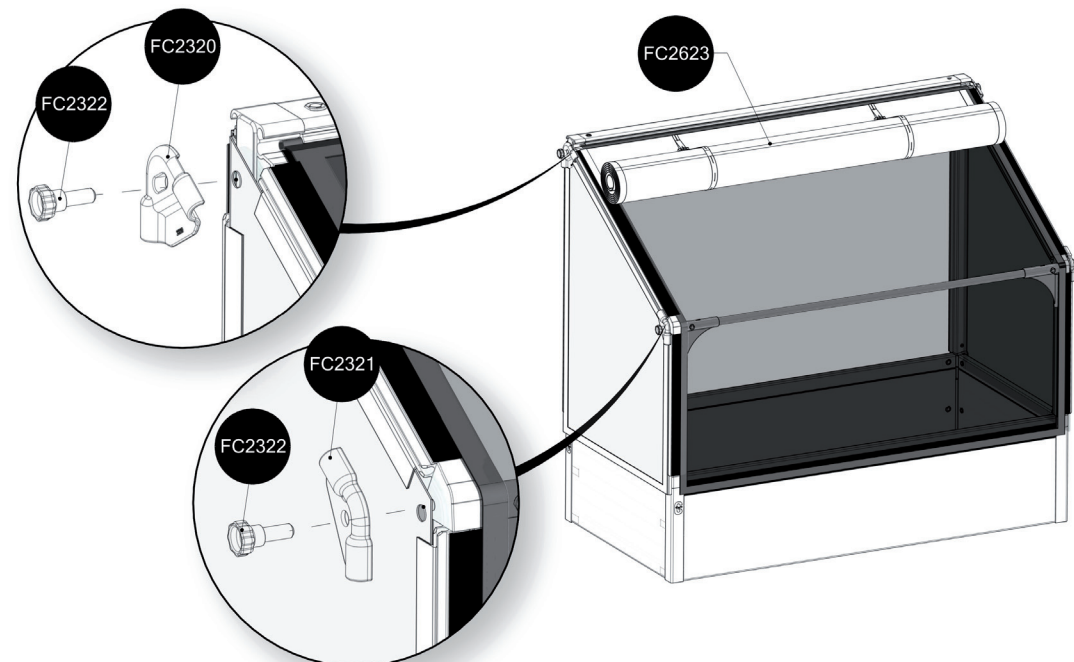

# FC3120 GrowCamp/30 LEAN TO LOW 62x120 cm

www.growcamp.dk  
info@growcamp.dk

1

2

3

4

*At temperatures more than 30 °C/ 90 °F the plastic sides must be opened when the GrowCamp is mounted.*