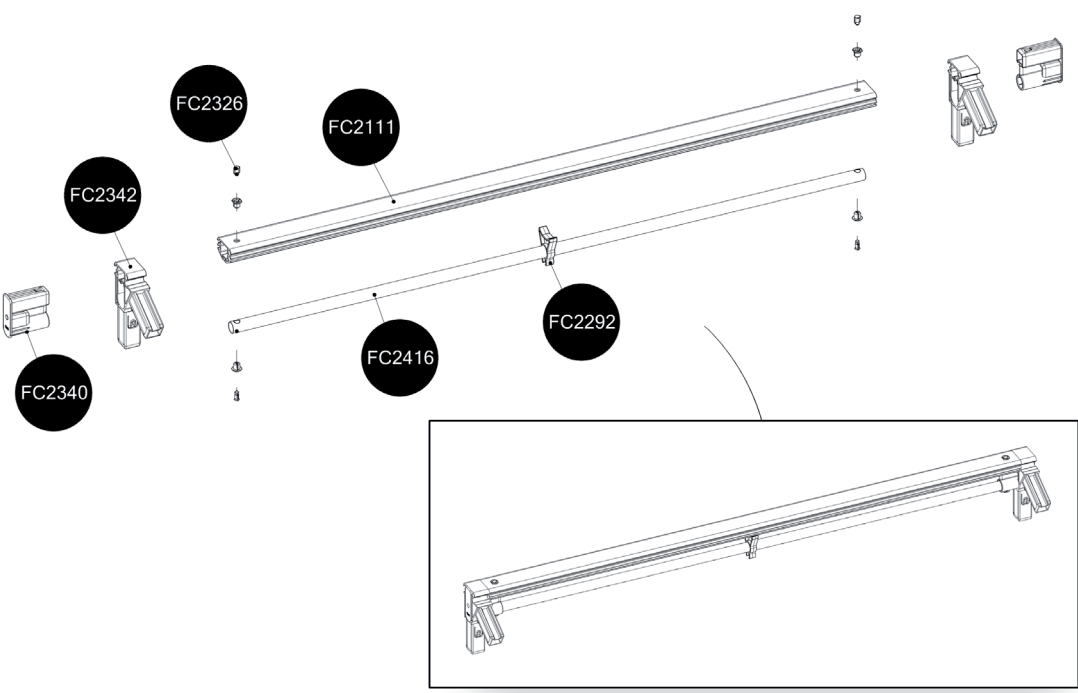

# FC3120 GrowCamp/30 LEAN TO LOW 62x120 cm

www.growcamp.dk  
info@growcamp.dk

1

2

3

4

*At temperatures more than 30 °C/ 90 °F the plastic sides must be opened when the GrowCamp is mounted.*