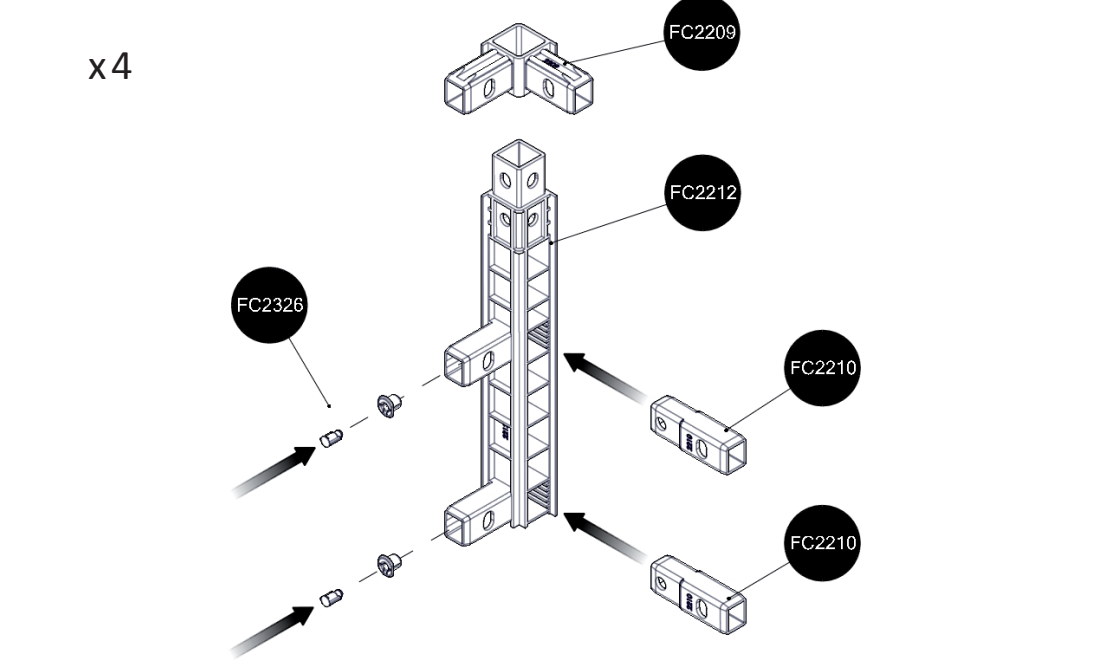

# FC3120 GrowCamp/30 LEAN TO LOW 62x120 cm

www.growcamp.dk  
info@growcamp.dk

1

2

3

4

*At temperatures more than 30 °C/ 90 °F the plastic sides must be opened when the GrowCamp is mounted.*