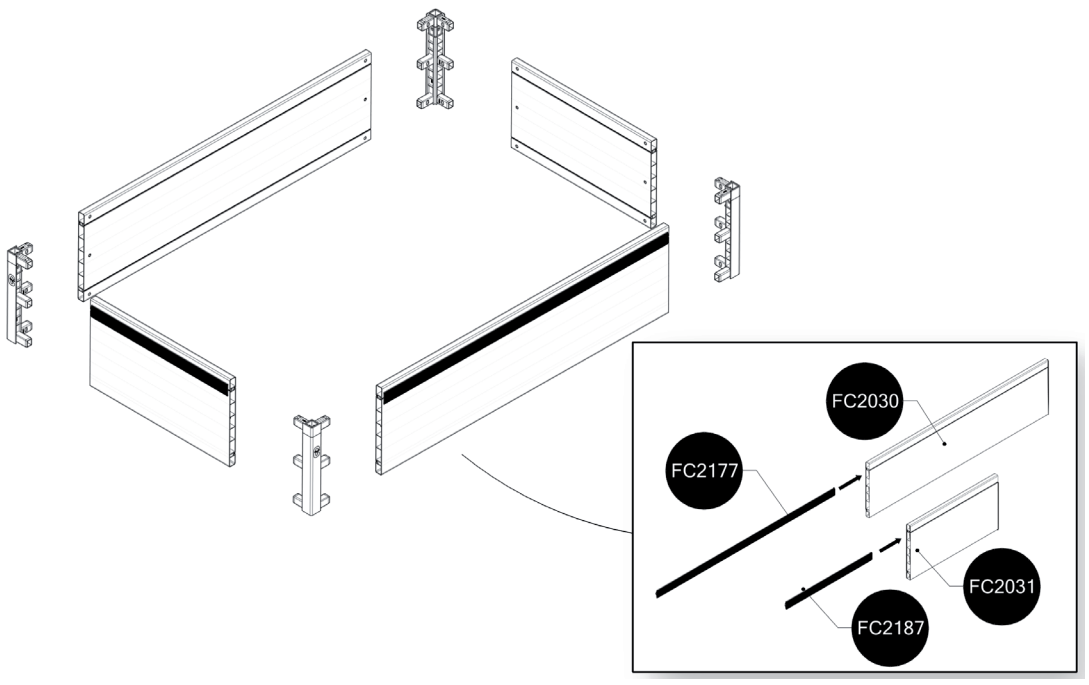

# FC3120 GrowCamp/30 LEAN TO LOW 62x120 cm

www.growcamp.dk  
info@growcamp.dk

1

2

3

4

*At temperatures more than 30 °C/ 90 °F the plastic sides must be opened when the GrowCamp is mounted.*