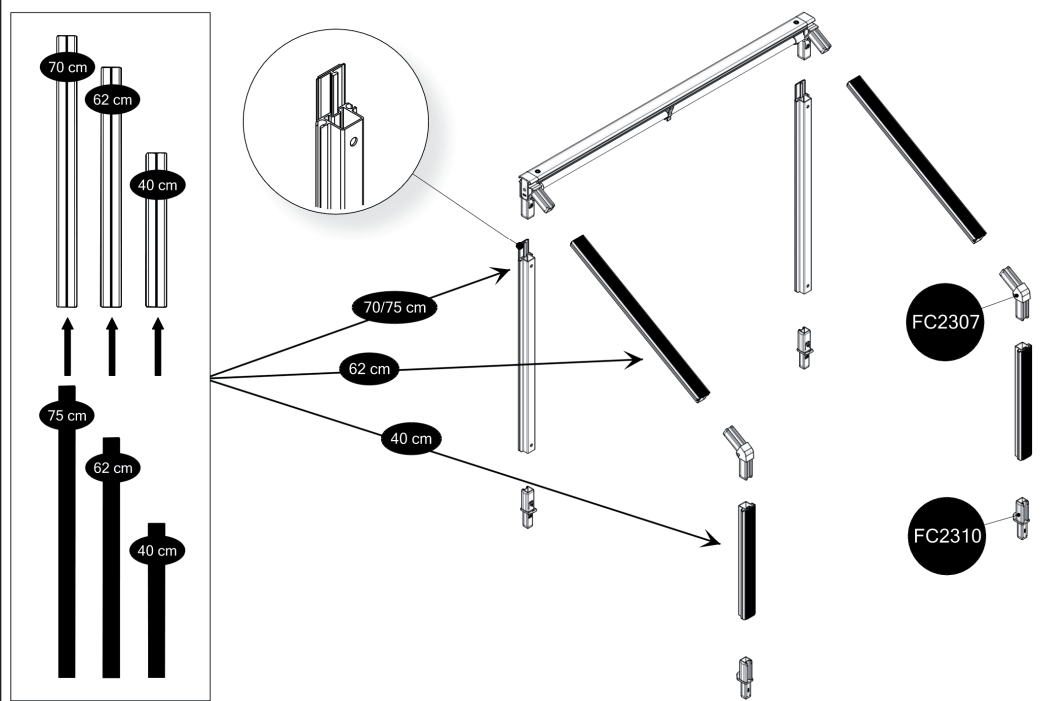

# FC3120 GrowCamp/30 LEAN TO LOW 62x120 cm

www.growcamp.dk  
info@growcamp.dk

1

2

3

4

*At temperatures more than 30 °C/ 90 °F the plastic sides must be opened when the GrowCamp is mounted.*