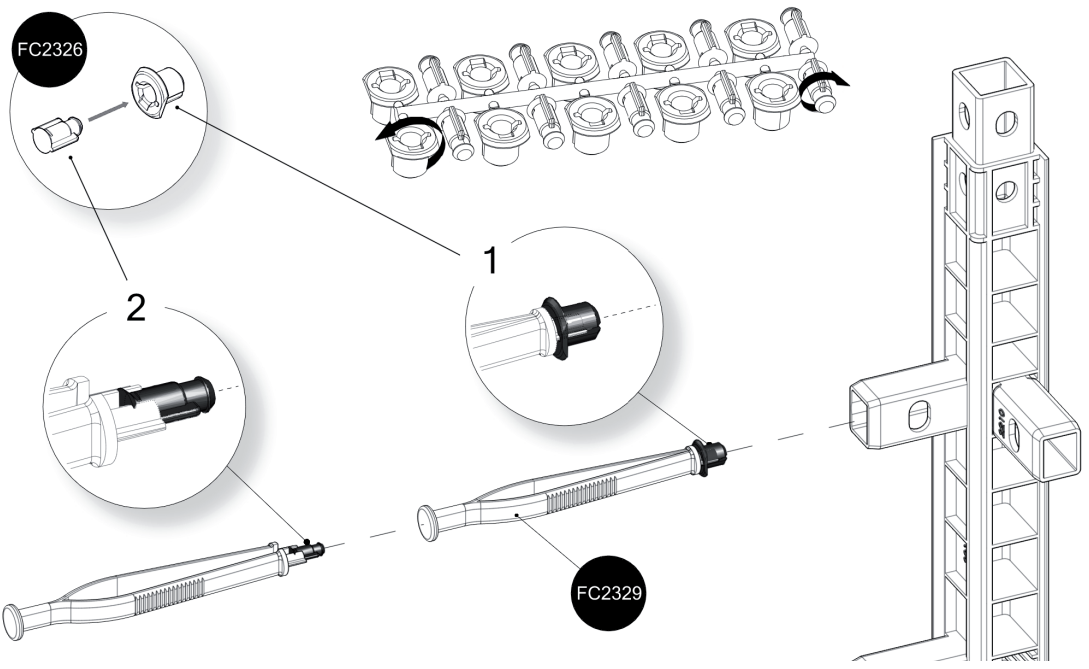

# FC3120 GrowCamp/30 LEAN TO LOW 62x120 cm

www.growcamp.dk  
info@growcamp.dk

1

2

3

4

*At temperatures more than 30 °C/ 90 °F the plastic sides must be opened when the GrowCamp is mounted.*