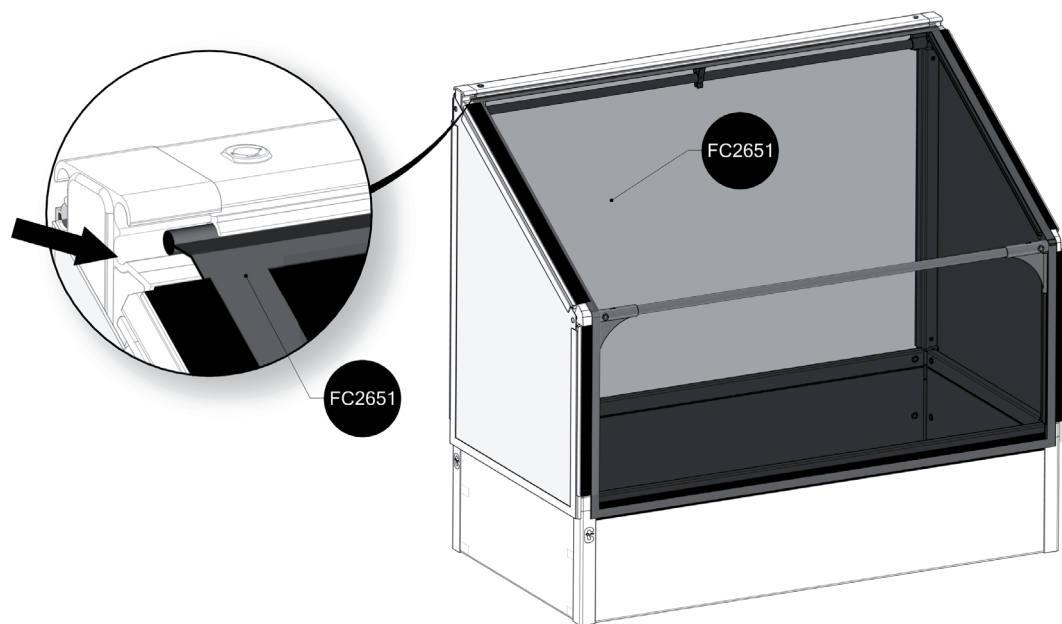

# FC3120 GrowCamp/30 LEAN TO LOW 62x120 cm

www.growcamp.dk  
info@growcamp.dk

1

2

3

4

*At temperatures more than 30 °C/ 90 °F the plastic sides must be opened when the GrowCamp is mounted.*