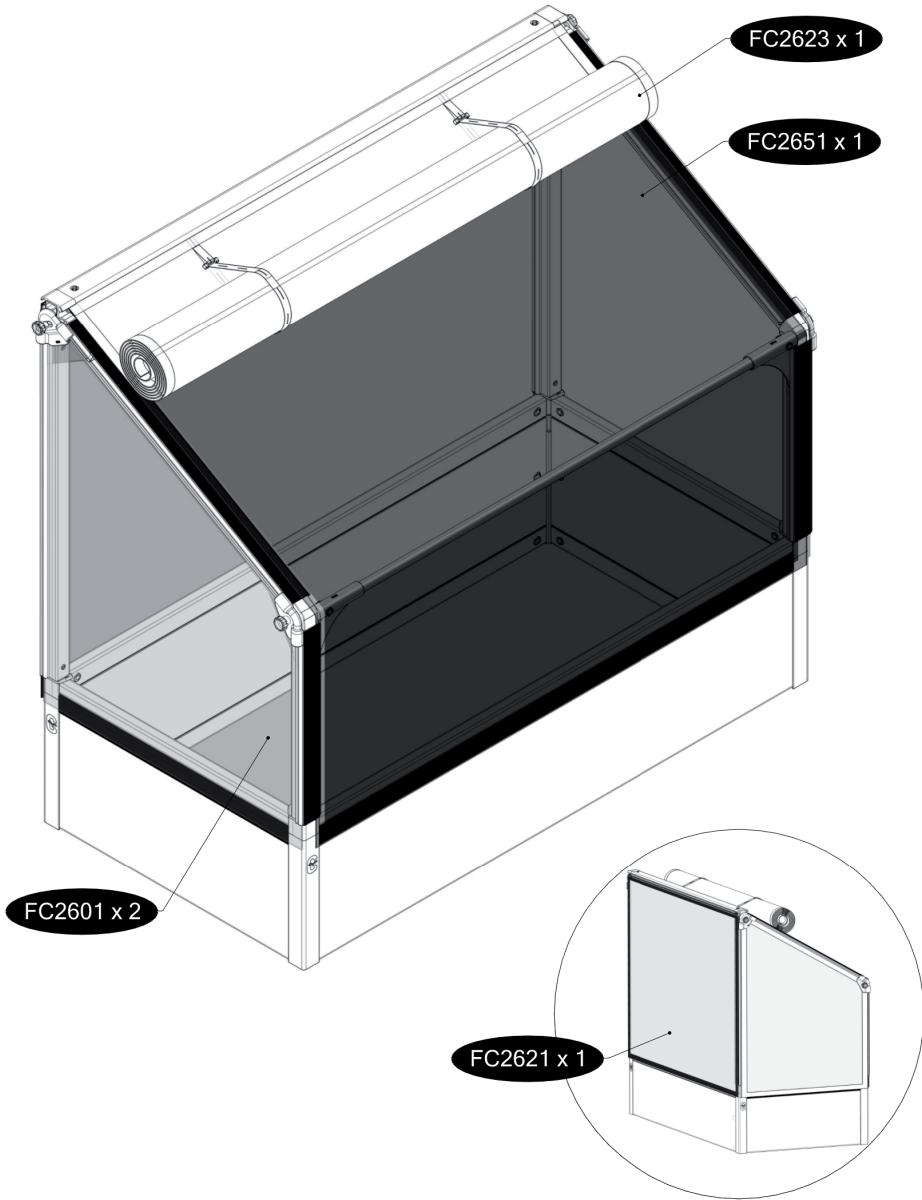

# FC3120 GrowCamp/30 LEAN TO LOW 62x120 cm

www.growcamp.dk  
info@growcamp.dk

1

2

3

4

*At temperatures more than 30 °C/ 90 °F the plastic sides must be opened when the GrowCamp is mounted.*