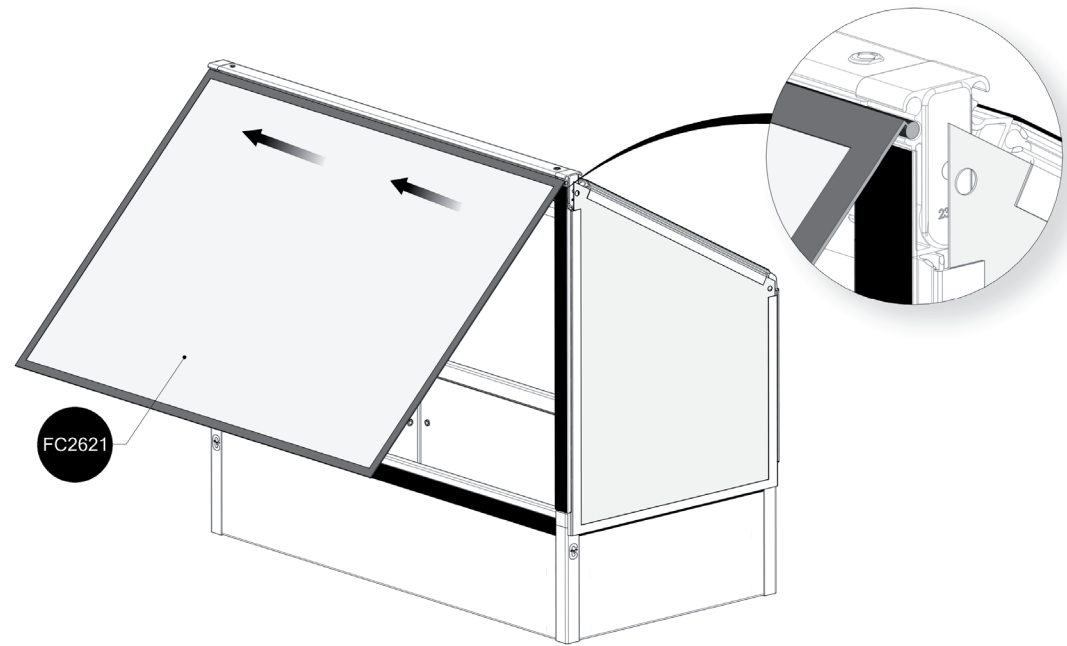

# FC3120 GrowCamp/30 LEAN TO LOW 62x120 cm

www.growcamp.dk  
info@growcamp.dk

1

2

3

4

*At temperatures more than 30 °C/ 90 °F the plastic sides must be opened when the GrowCamp is mounted.*